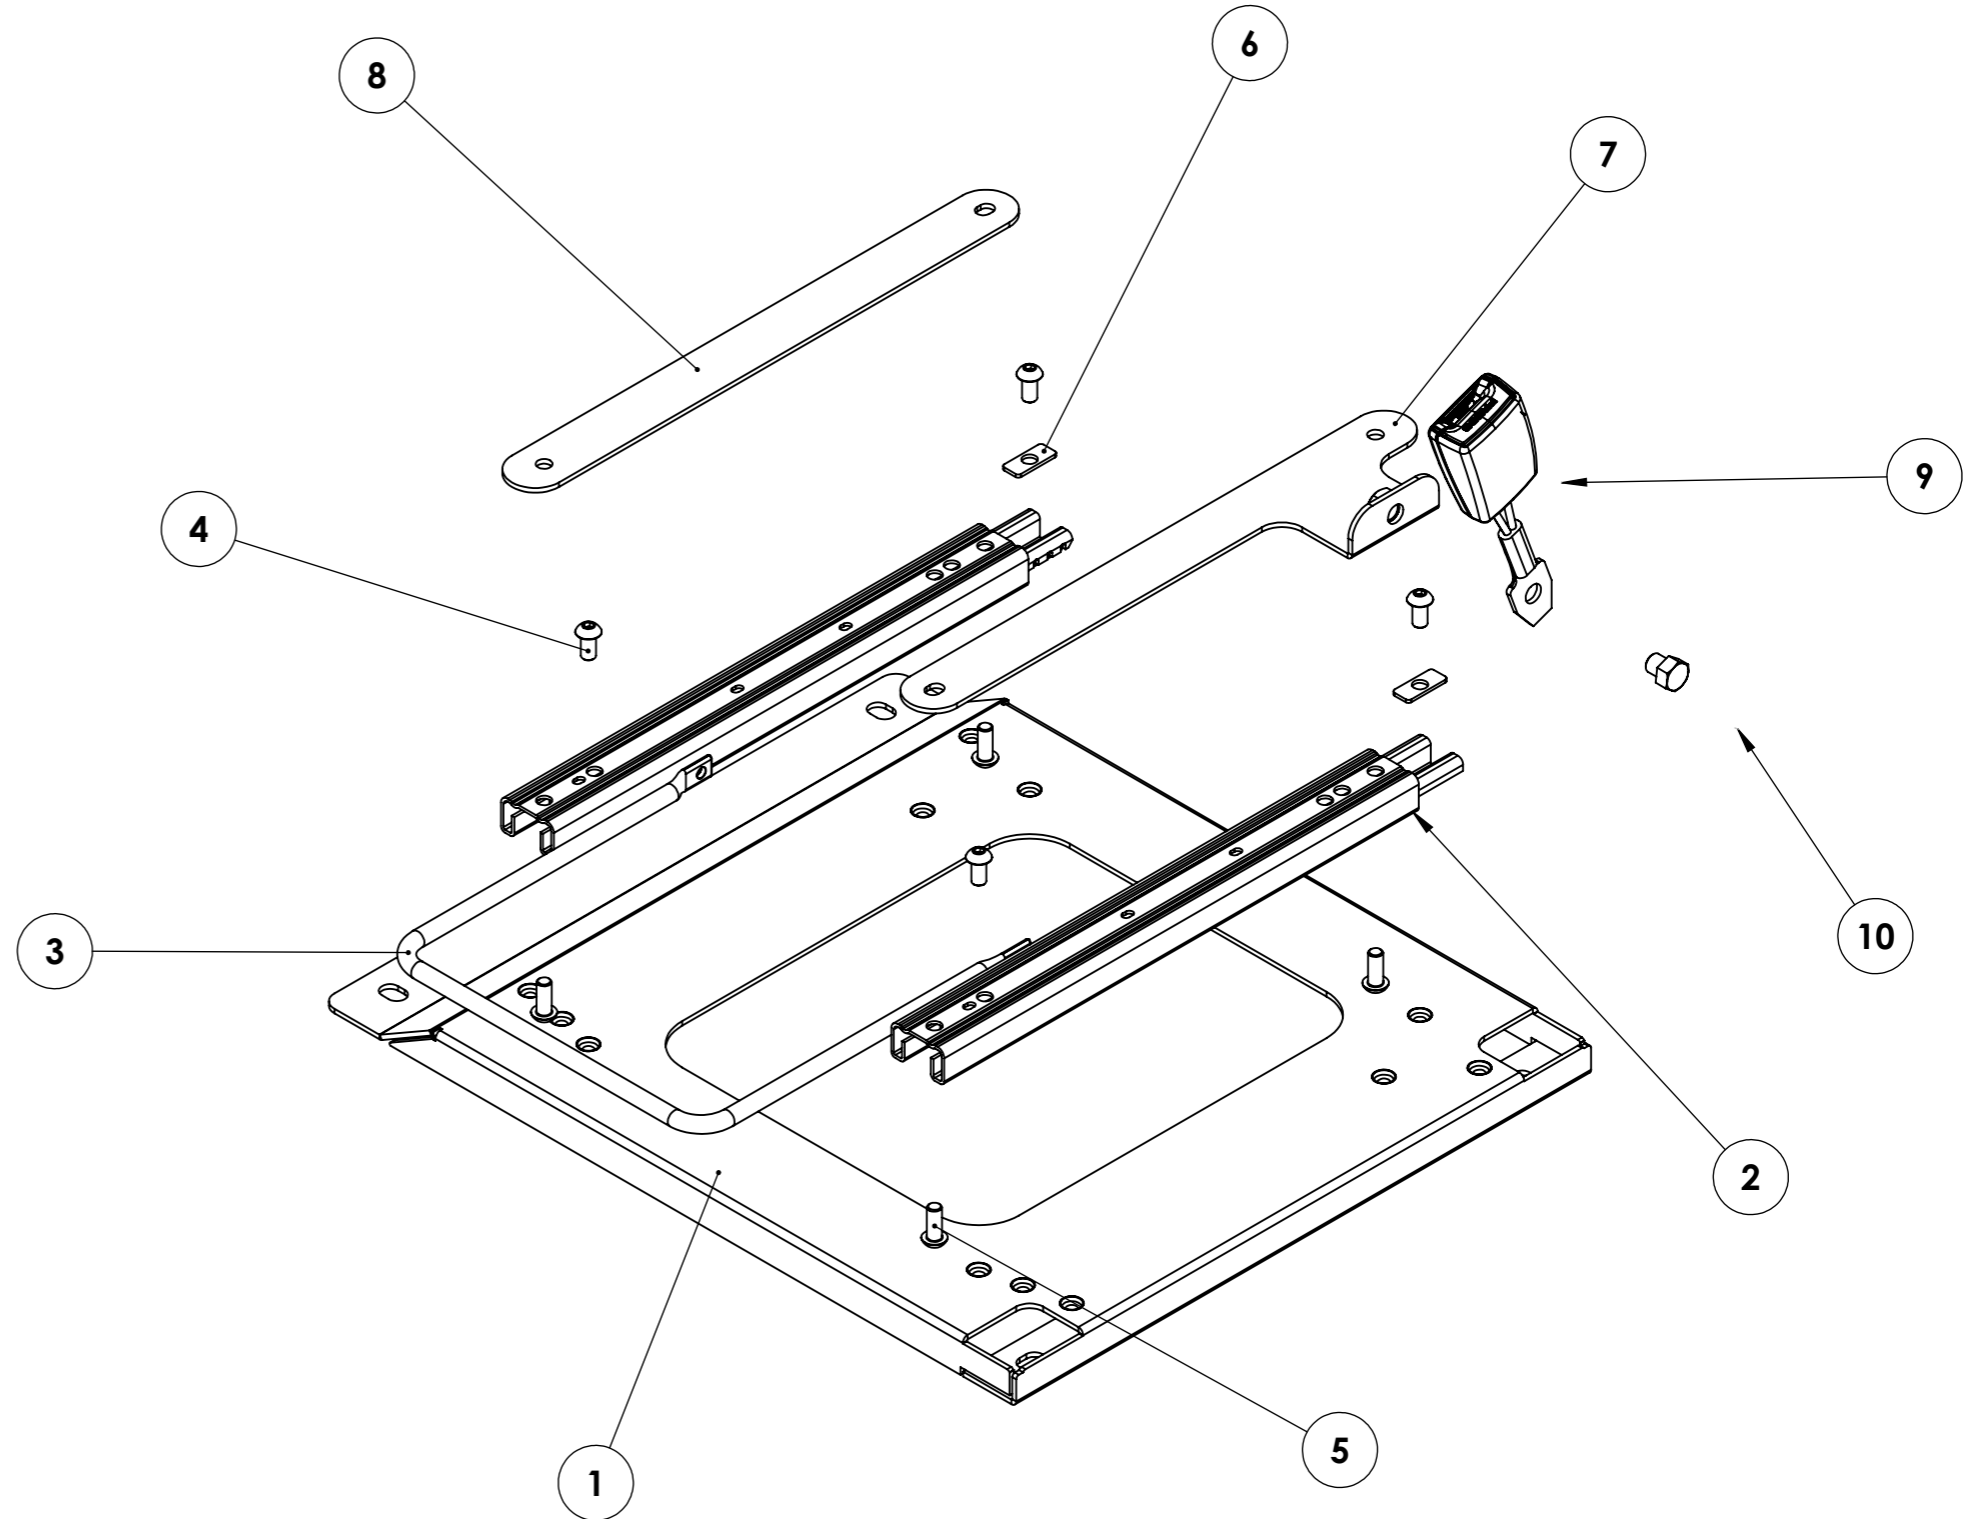

ITEM NO.	PART NUMBER	QTY.
1	FRM-02	1
2	Pair of Premium Runners	1
3	Premium Wide Handle	1
4	M8 x 16mm Button Head Bolt	4
5	M8 x 20mm Button Head Bolt	4
6	M8 Rear Slot Washer	2
7	Seatbelt Bracket (Variable Dependant on Seat Model)	1
8	Spacer Bar	1
9	Seatbelt Receiver (If Required)	1
10	7/16" x 20mm Hex Bolt	1

FRM-02 at 292mm

NOTE: This drawing is configured for UK Driver's Side. For UK Passenger Side, the Spacer Bar and the Seatbelt Brackets must be on opposite sides in relation to this drawing. Therefore, a Left-Handed Seatbelt Bracket will be required.