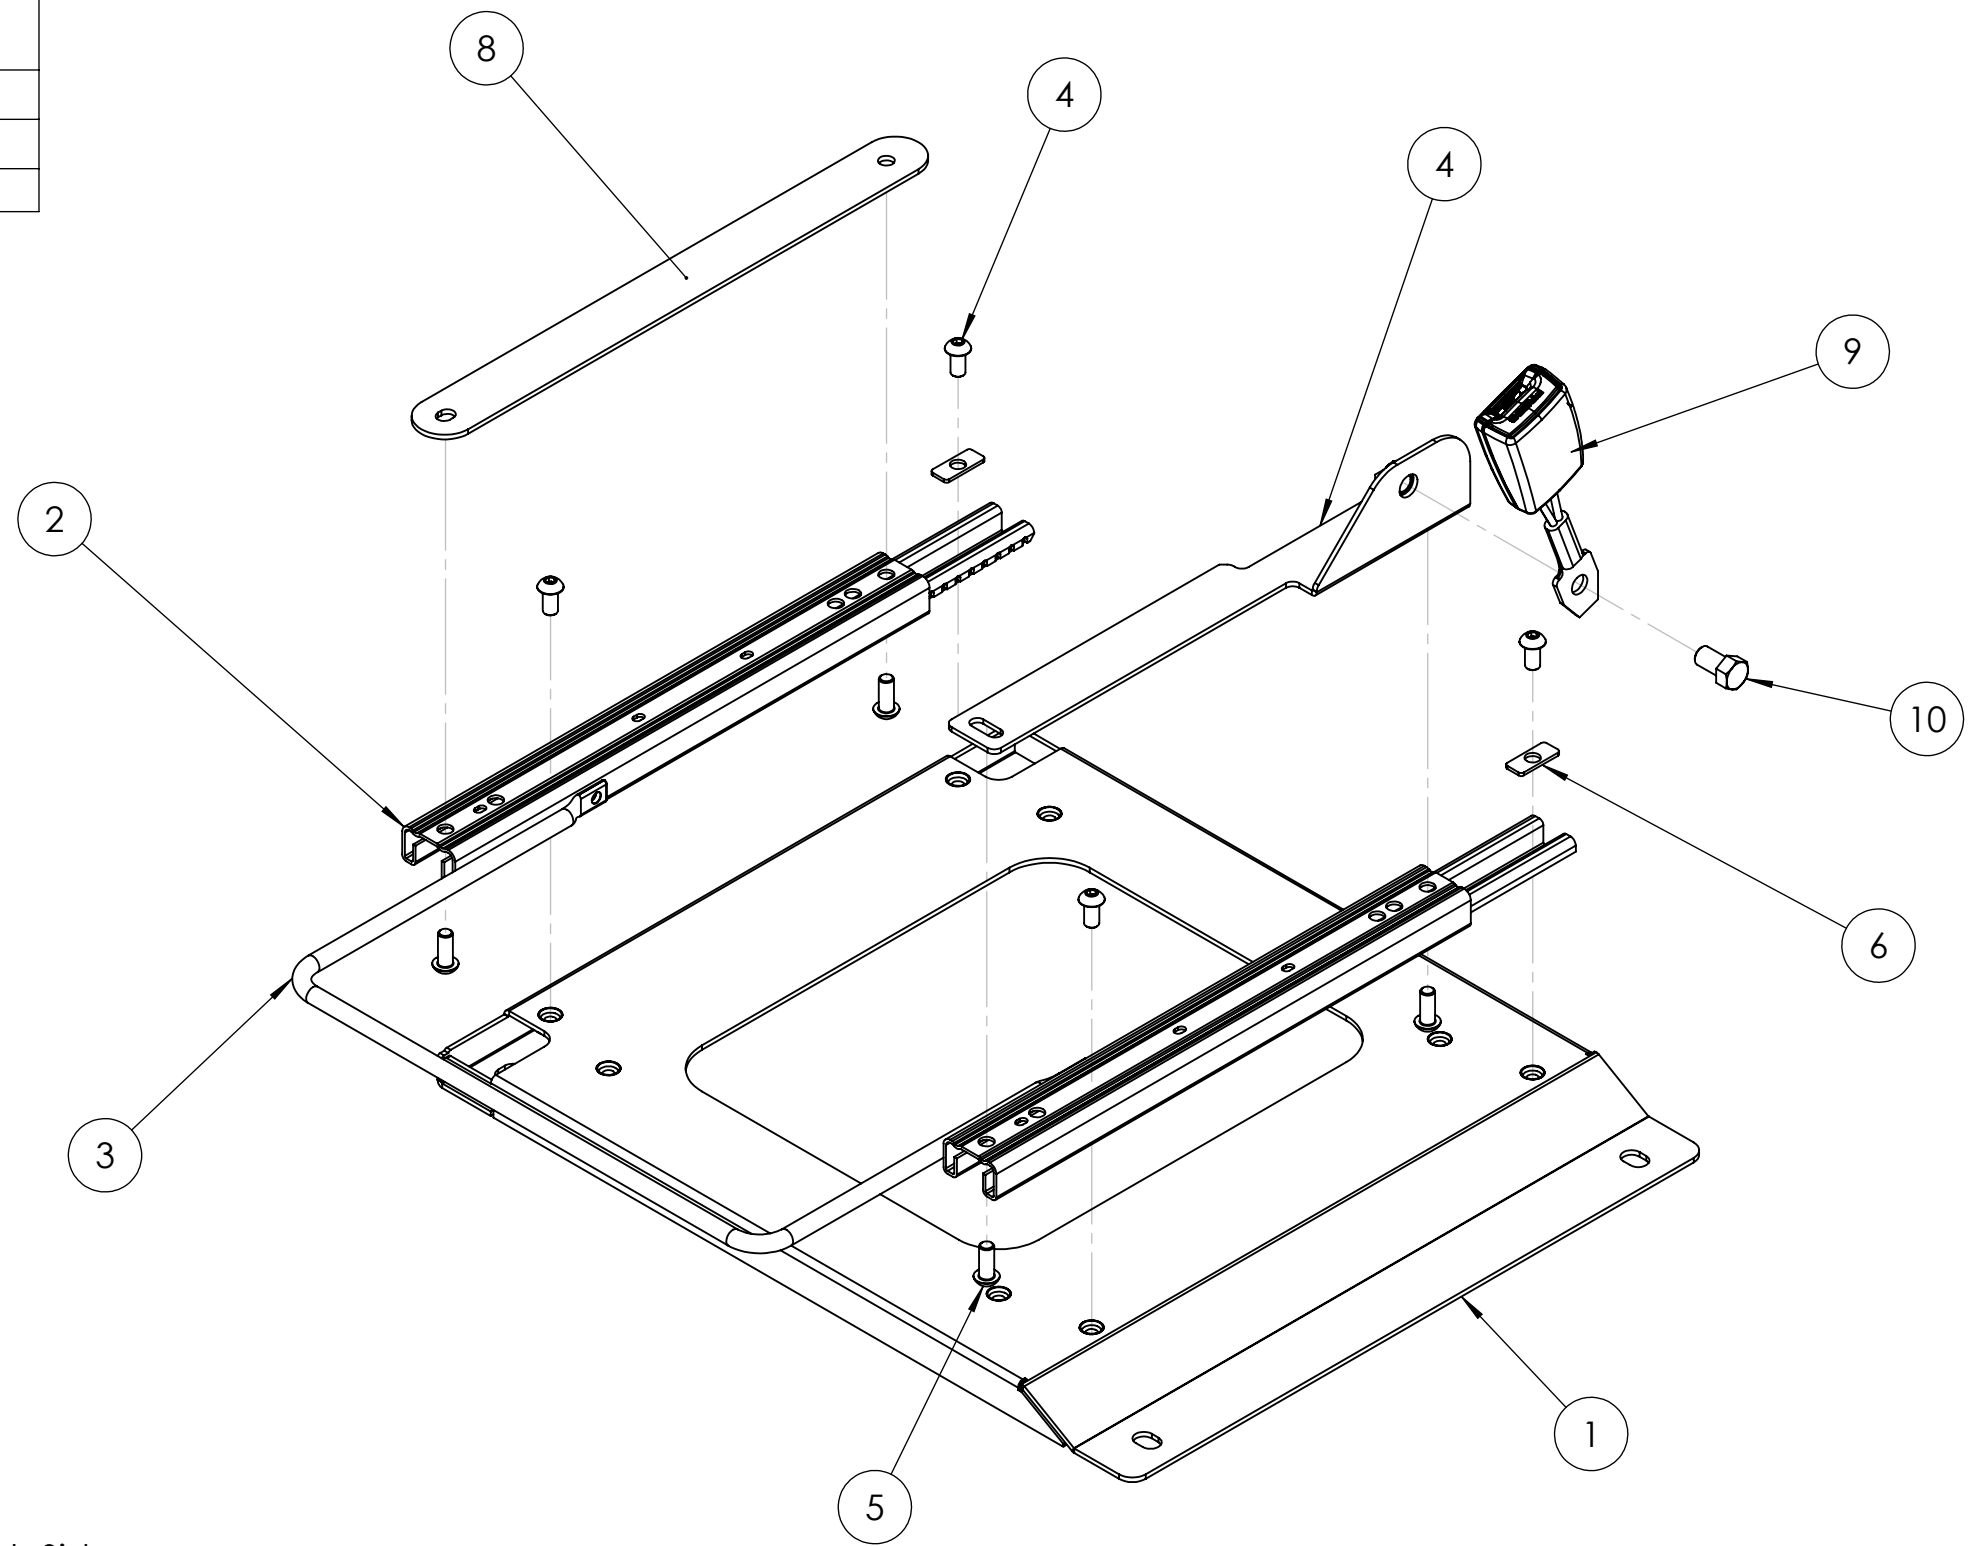

ITEM NO.	PART NUMBER	QTY.
1	FRM-02	1
2	Pair of Premium Runners	1
3	Premium Wide Handle	1
4	M8 x 16mm Button Head Bolt	4
5	M8 x 20mm Button Head Bolt	4
6	M8 Rear Slot Washer	2
7	Seatbelt Bracket (Variable Dependant on Seat Model)	1
8	Spacer Bar	1
9	Seatbelt Receiver (If Required)	1
10	7/16" x 20mm Hex Bolt	1

## FRM-02 at 405mm

NOTE: This drawing is configured for UK Driver's Side.  
For UK Passenger Side, the Spacer Bar and the  
Seatbelt Brackets must be on opposite sides in  
relation to this drawing. Therefore, a Left-Handed  
Seatbelt Bracket will be required.