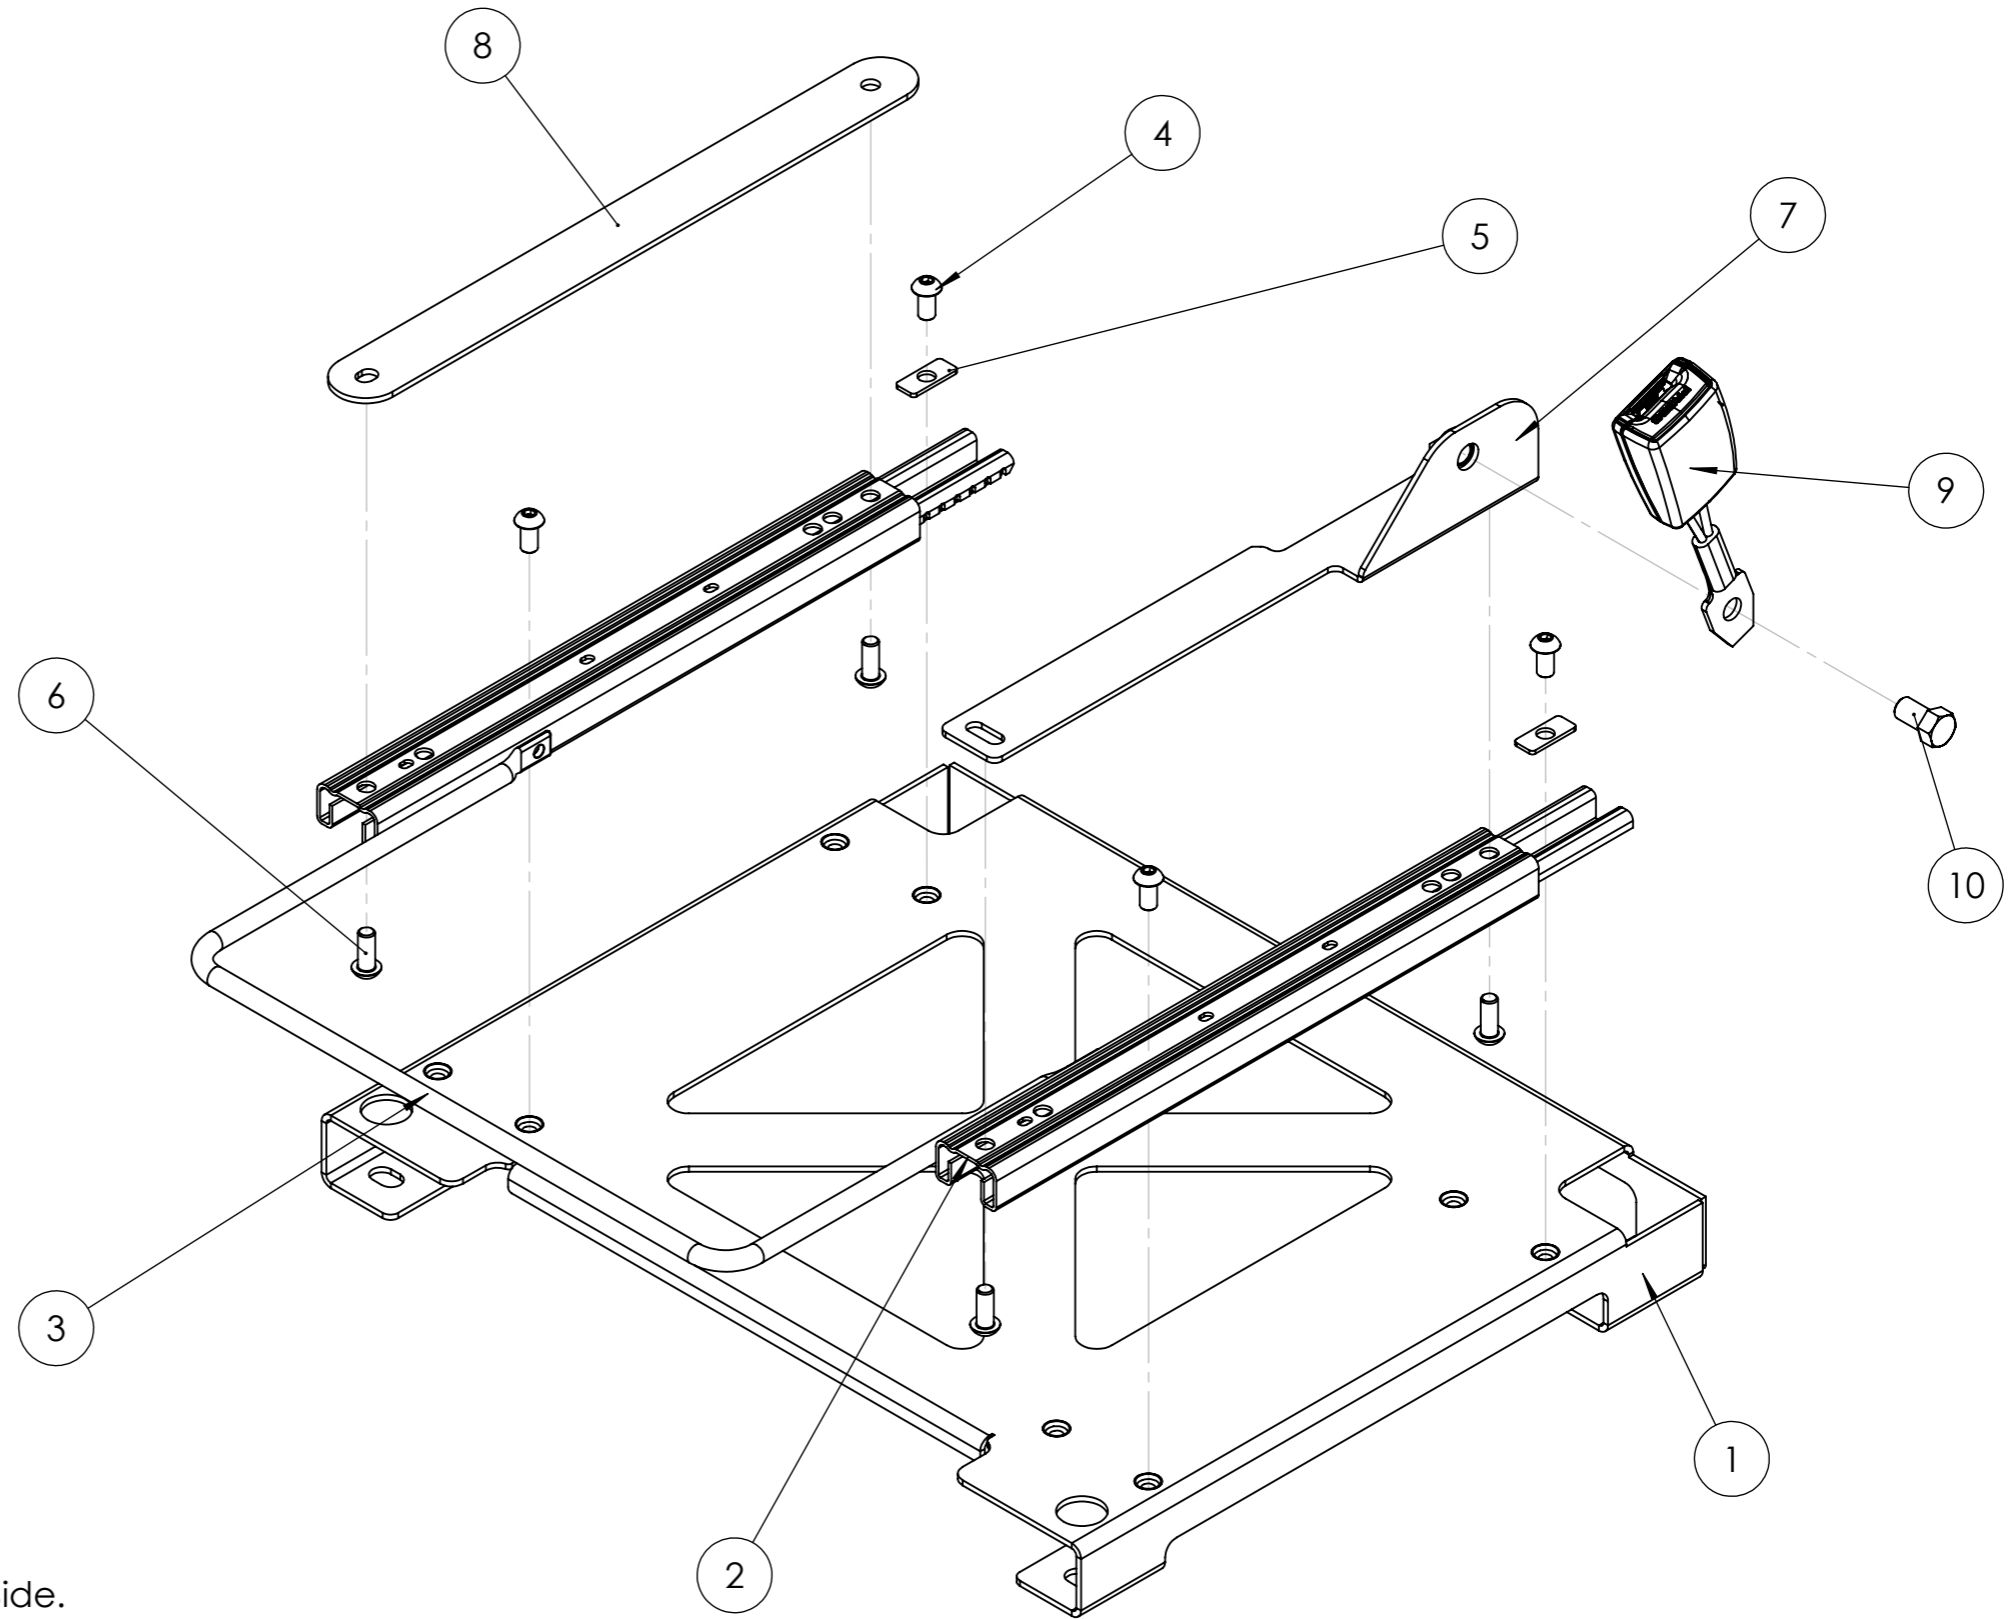

ITEM NO.	PART NUMBER	QTY.
1	FRM-05	1
2	Pair of Premium Runners	1
3	Premium Wide Handle	1
4	M8 x 16mm Button Head Bolt	4
5	M8 Rear Slot Washer	2
6	M8 x 20mm Button Head Bolt	4
7	Seatbelt Bracket (Variable Dependant on Seat Model)	1
8	Spacer Bar	1
9	Seatbelt Reveiver (If Required)	1
10	7/16" x 20mm Hex Bolt	1

FRM-05 at 405mm

NOTE: This drawing is configured for UK Driver's Side.
 For UK Passenger Side, the Spacer Bar and the
 Seatbelt Brackets must be on opposite sides in
 relation to this drawing. Therefore, a Left-Handed
 Seatbelt Bracket will be required.