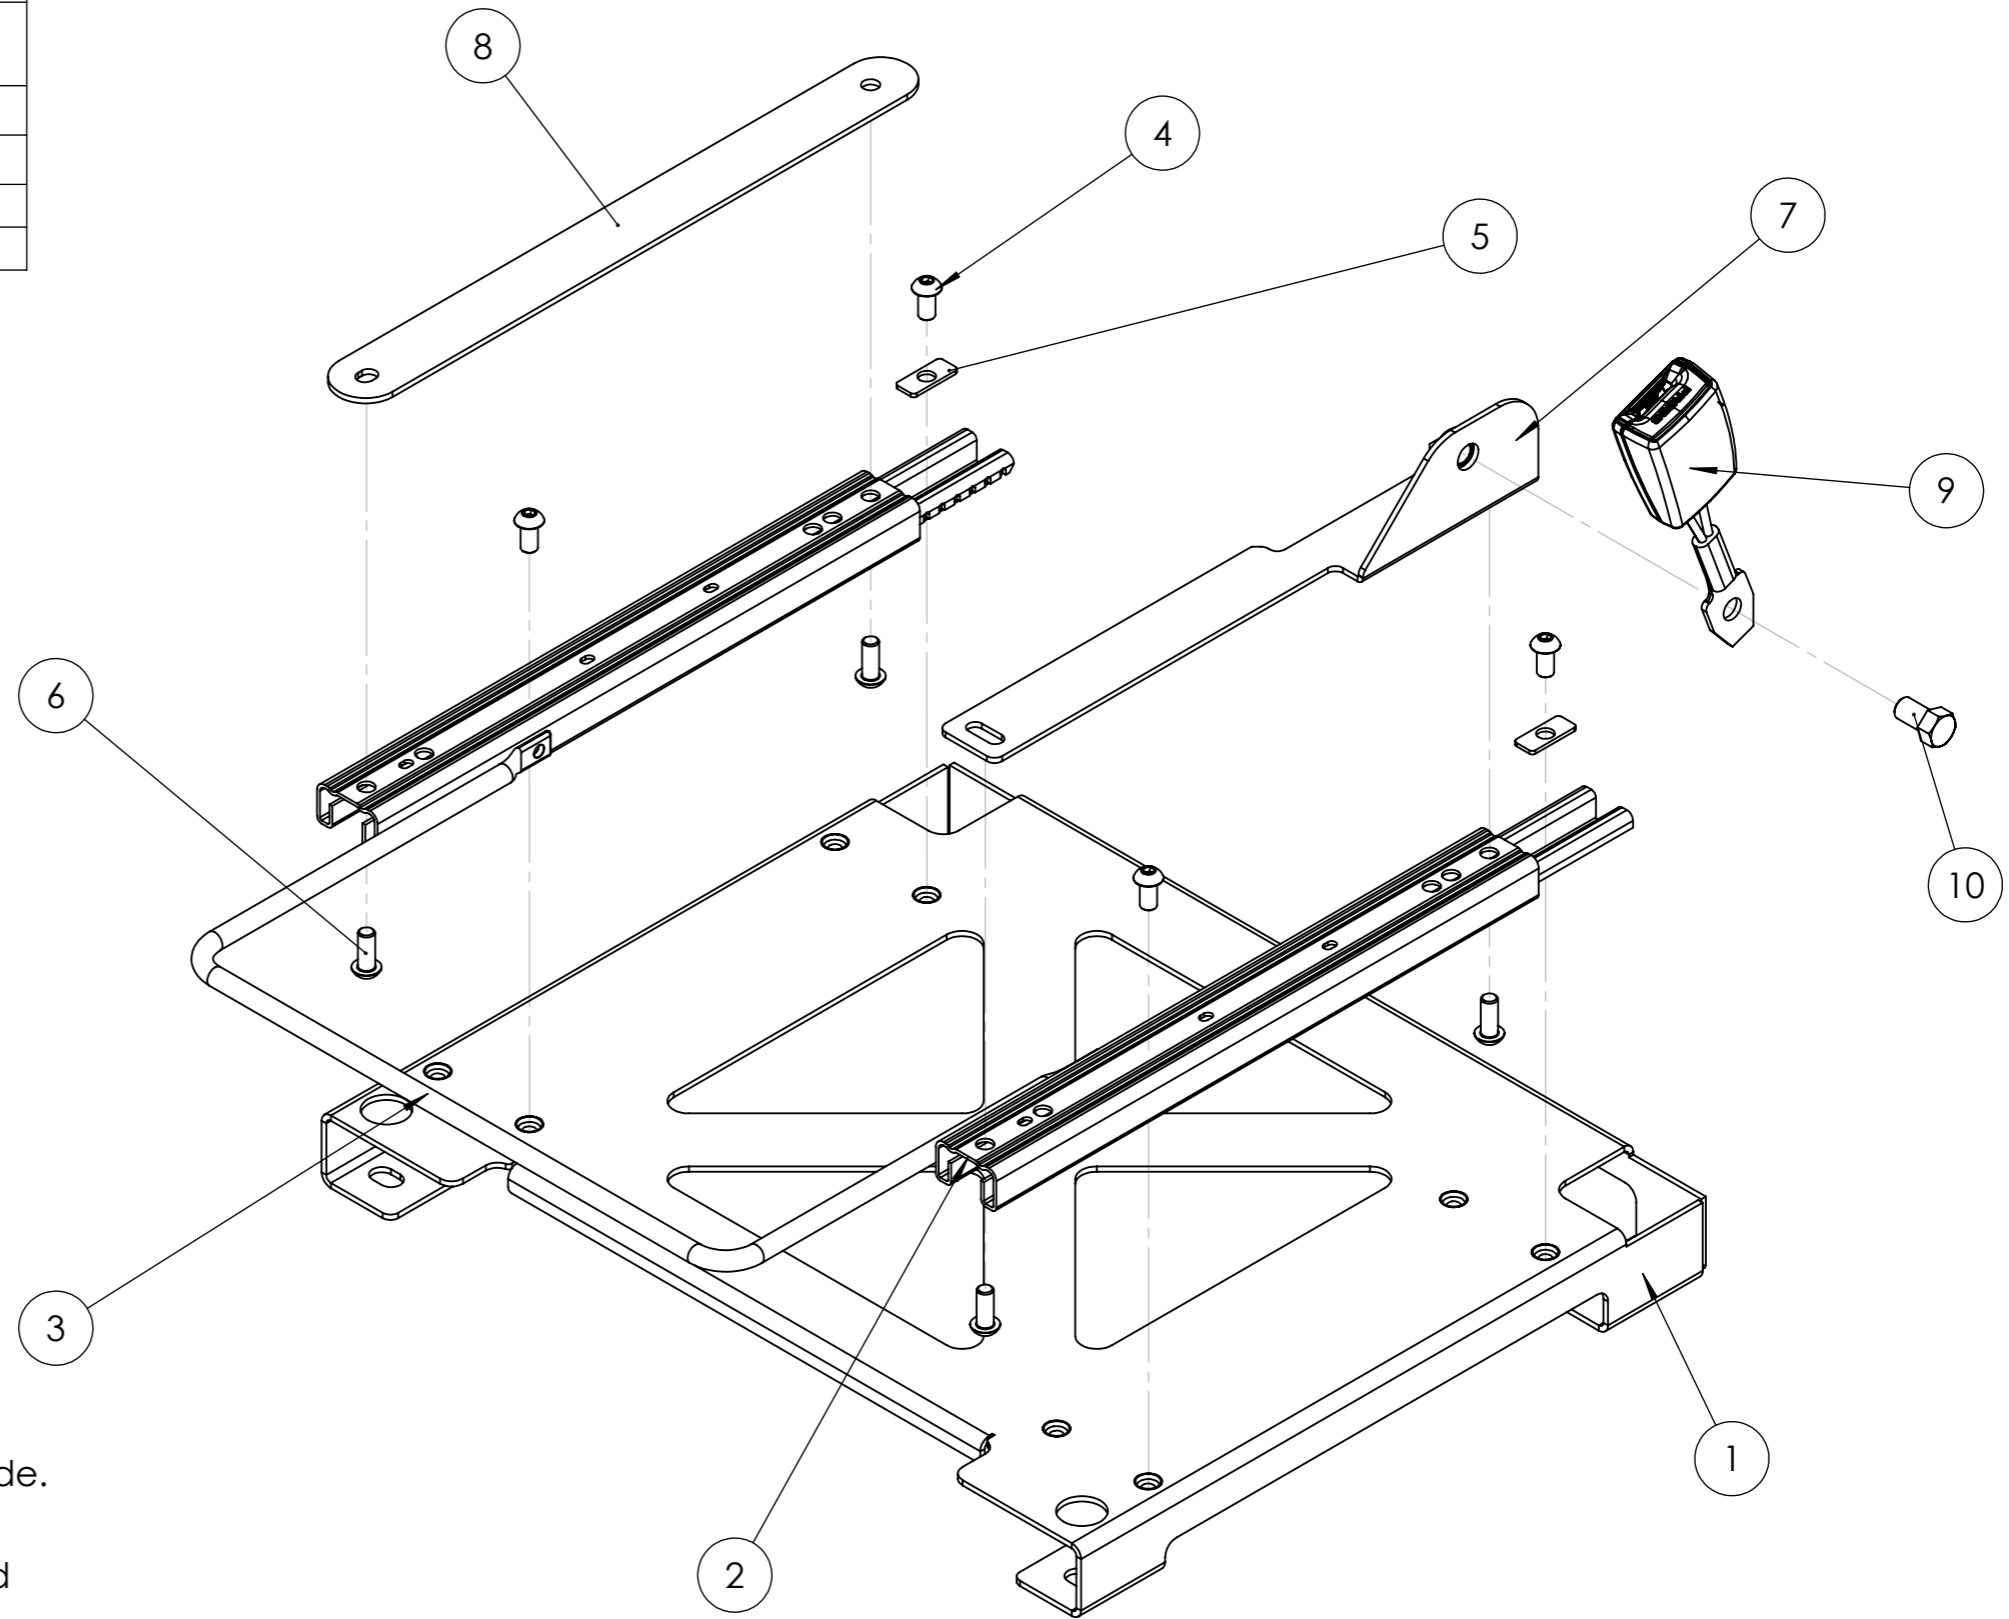

ITEM NO.	PART NUMBER	QTY.
1	FRM-05	1
2	Pair of Modified Premium Runners	1
3	Premium Wide Handle	1
4	M8 x 16mm Button Head Bolt	4
5	M8 Rear Slot Washer	2
6	M8 x 20mm Button Head Bolt	4
7	Seatbelt Bracket (Variable Dependant on Seat Model)	1
8	Spacer Bar	1
9	Seatbelt Receiver (If Required)	1
10	7/16" x 20mm Hex Bolt	1
11	FRM-05 M10 Rear Washer	2

FRM-05 at 405mm

NOTE: This drawing is configured for UK Driver's Side. For UK Passenger Side, the Spacer Bar and the Seatbelt Brackets must be on opposite sides in relation to this drawing. Therefore, a Left-Handed Seatbelt Bracket will be required.

When fixing this frame to the vehicle's floor, use the M10 Washers provided on BOTH rear fixing points.