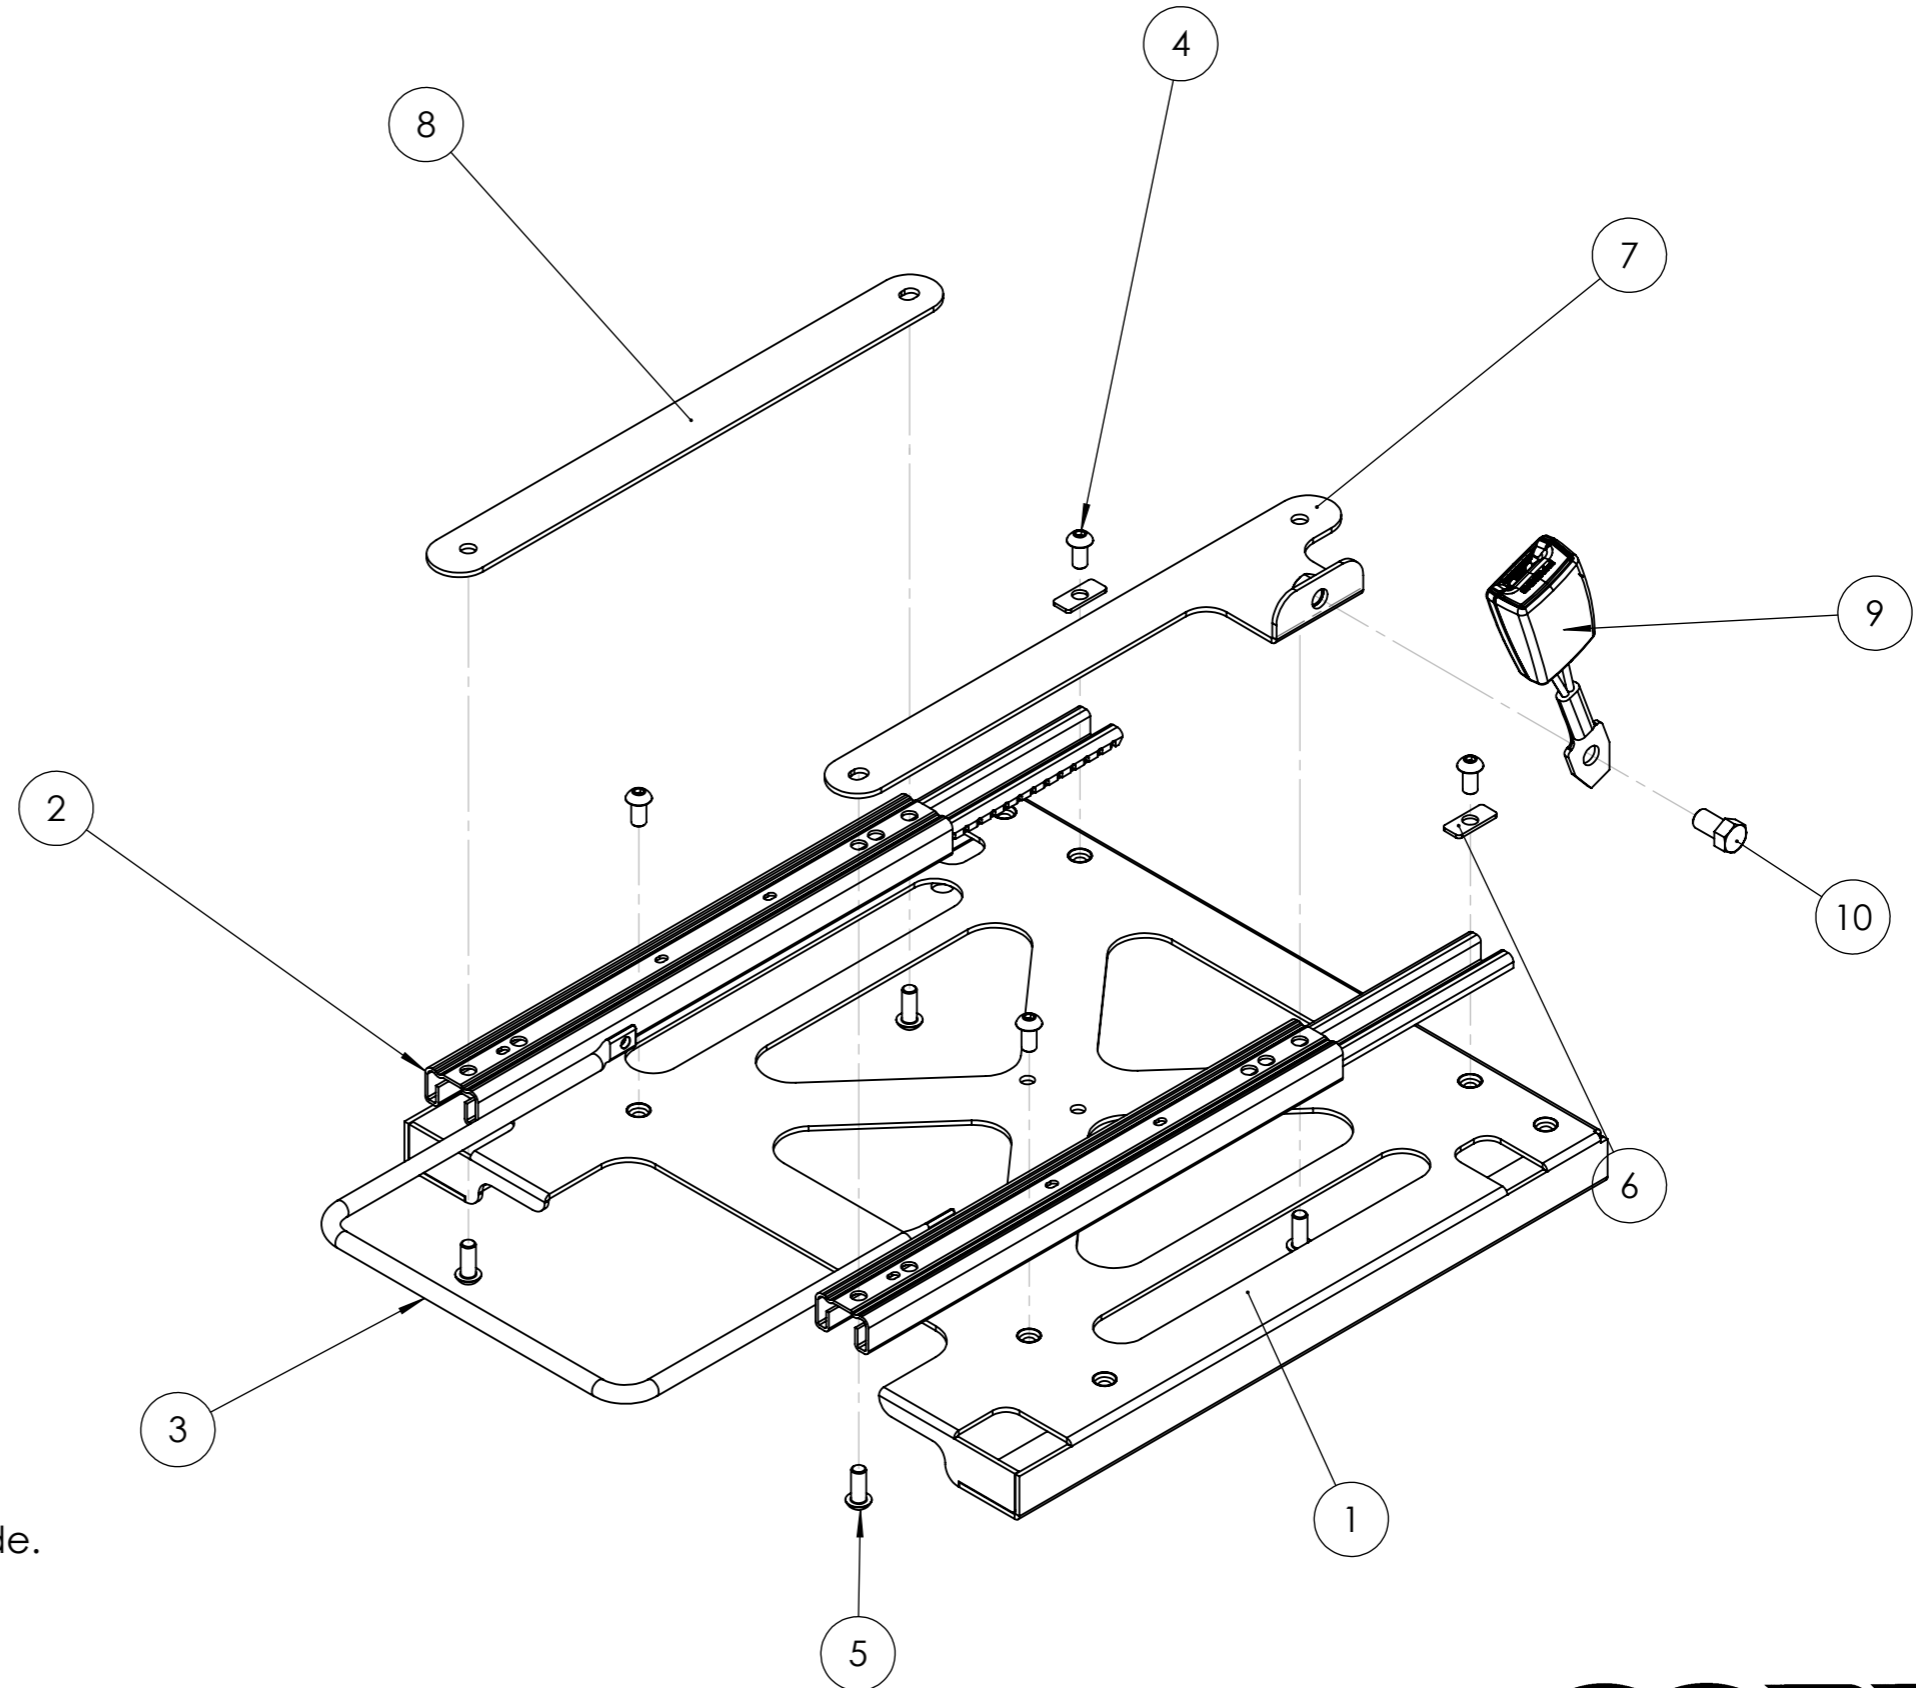

ITEM NO.	PART NUMBER	QTY.
1	FRM-06	1
2	Pair of Premium Runners	1
3	Narrow Premium Handle	1
4	M8 x 16mm Button Head Bolt	4
5	M8 x 20mm Button Head Bolt	4
6	M8 Rear Slot Washer	2
7	Seatbelt Bracket (Variable Dependant on Seat Model)	1
8	Spacer Bar	1
9	Seatbelt Receiver (If Required)	1
10	7/16" x 20mm Hex Bolt	1

## FRM-06 at 292mm

NOTE; This drawing is configured for UK Drivers side.  
For UK passenger side, the spacer bar and the seatbelt bracket must be on opposite sides in relation to this drawing. therefore, a left handed seatbelt bracket will be required.