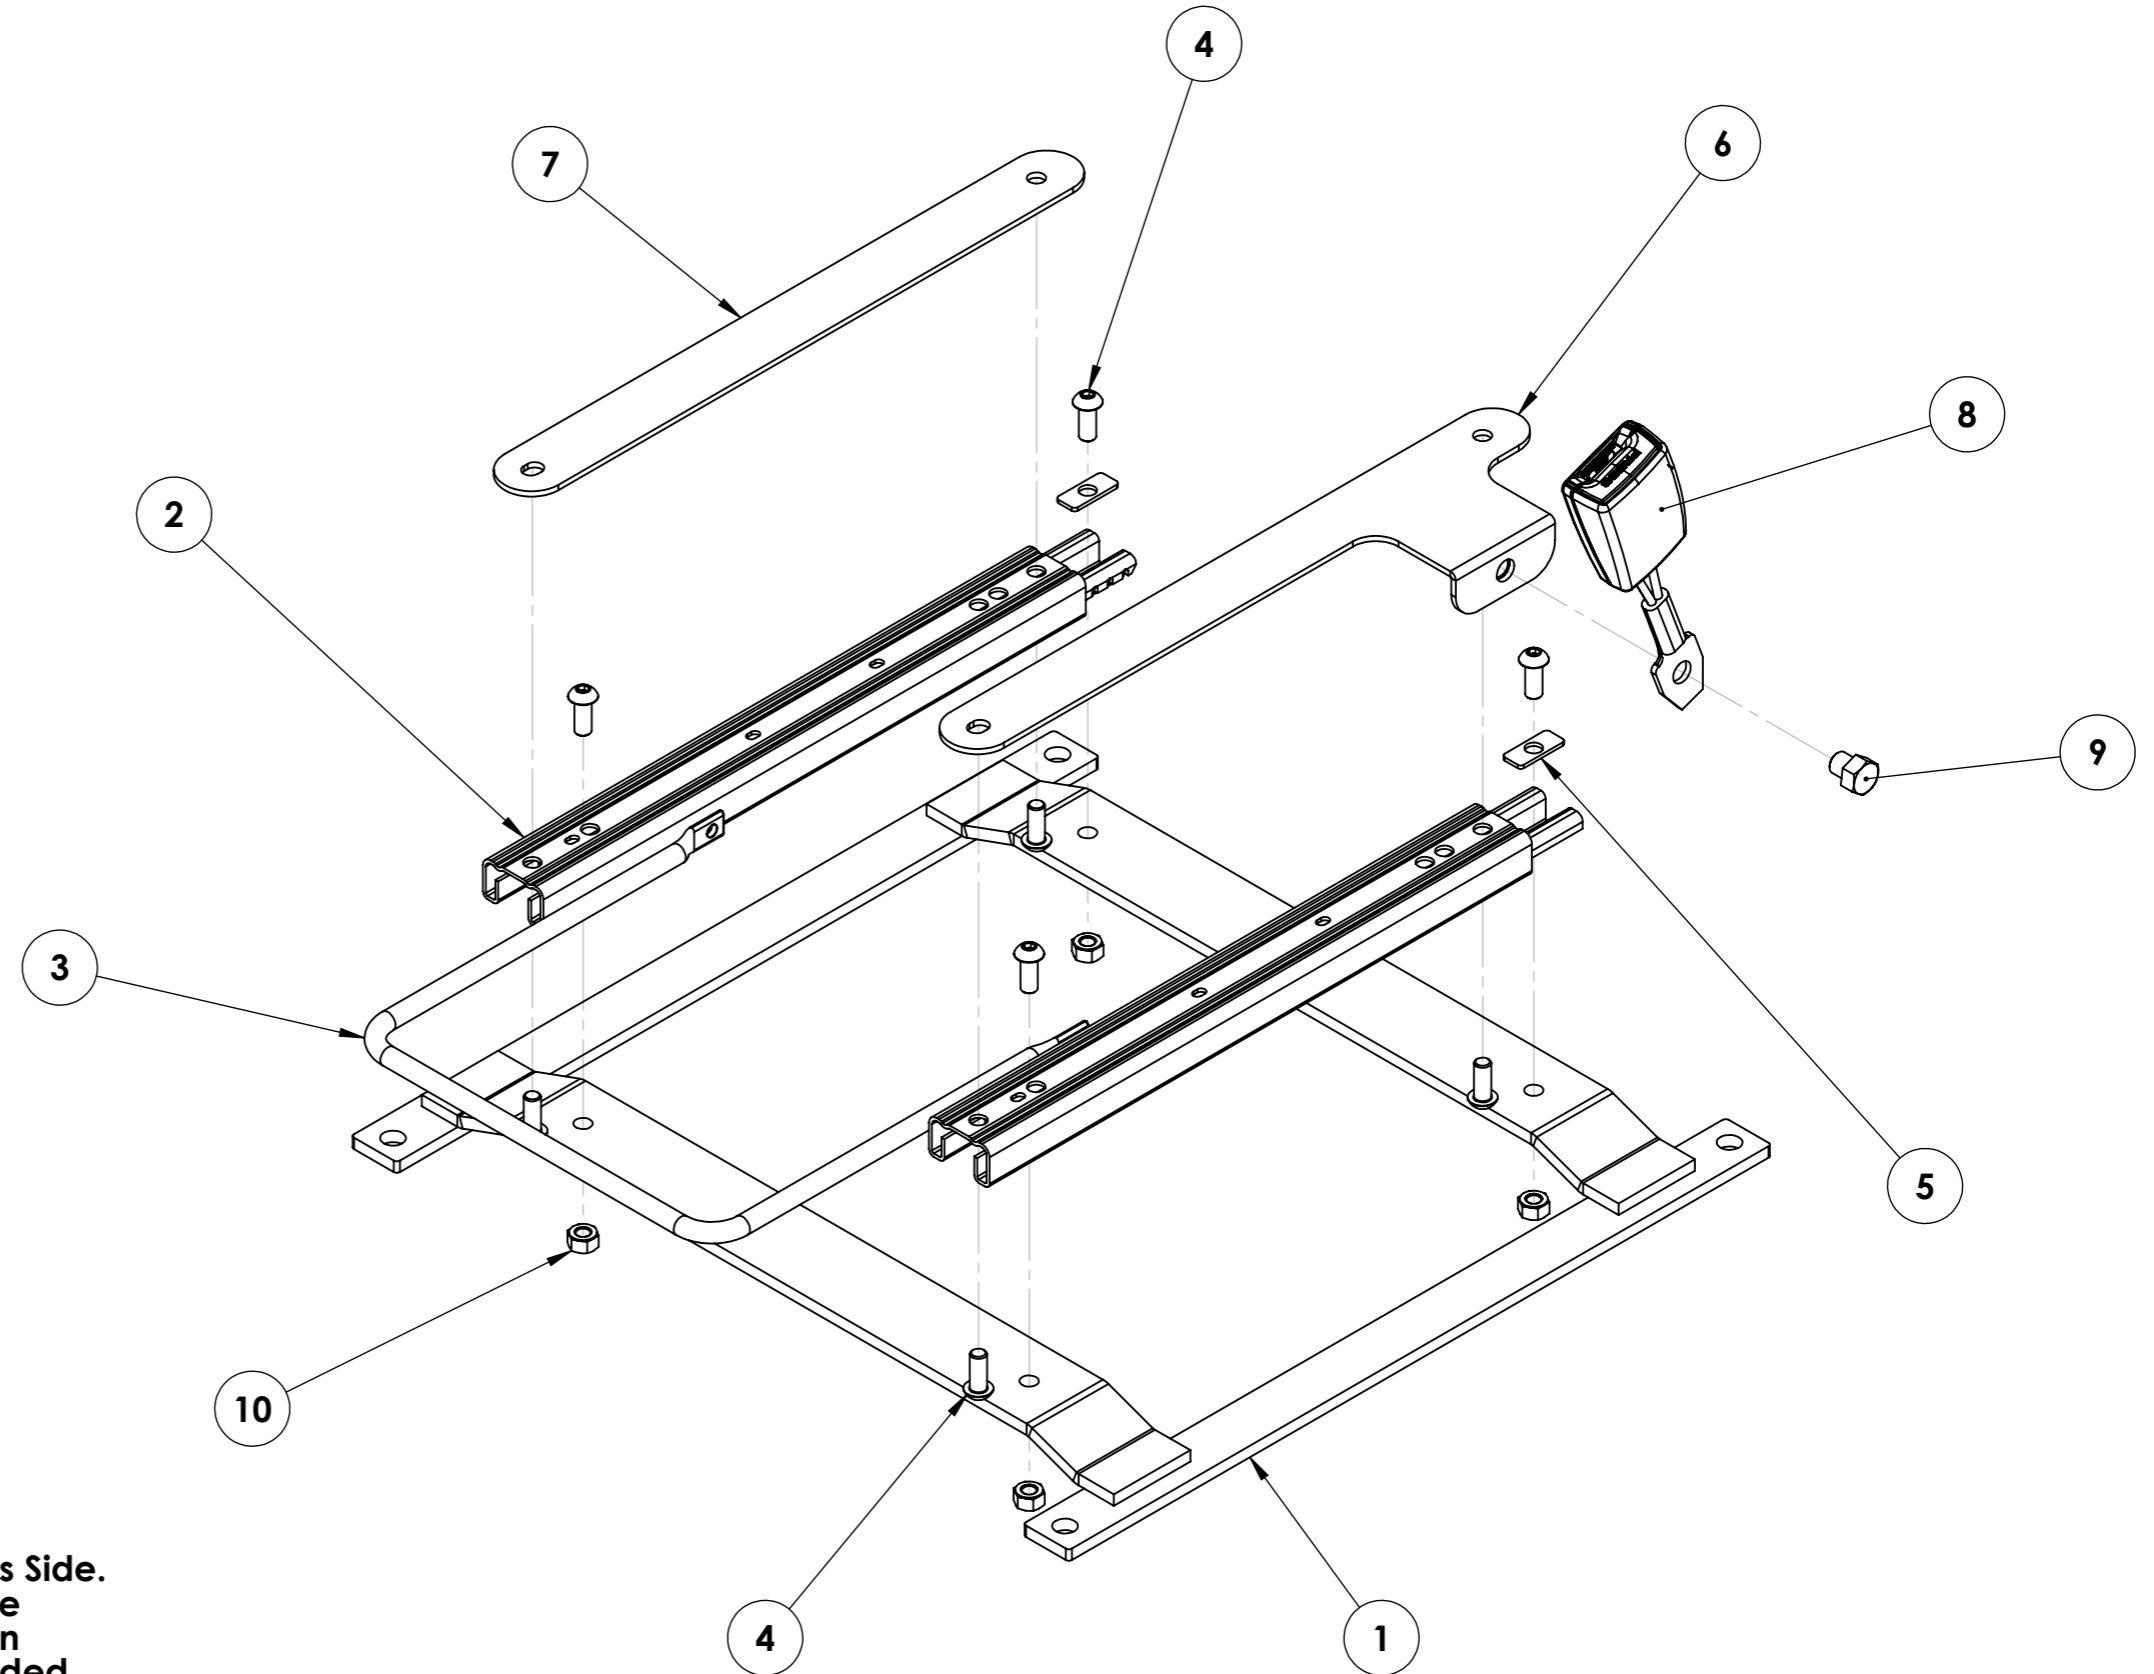

ITEM NO.	PART NAME	QTY.
1	FRM-13	1
2	Pair of Premium Runners	1
3	Premium Narrow Handle	1
4	M8 x 20mm Button Head Bolt	8
5	M8 Rear Slot Washer	2
6	Seatbelt Bracket	1
7	Spacer Bar	1
8	Seatbelt Receiver (If Required)	1
9	7/16" x 20mm Hex Bolt	1
10	M8 Nyloc Nut	4

FRM-13 at 292mm

NOTE: This drawing is configured for UK Driver's Side. For UK Passenger Side, the Spacer Bar and the Seatbelt Brackets must be on opposite sides in relation to this drawing. Therefore, a Left-Handed Seatbelt Bracket will be required.