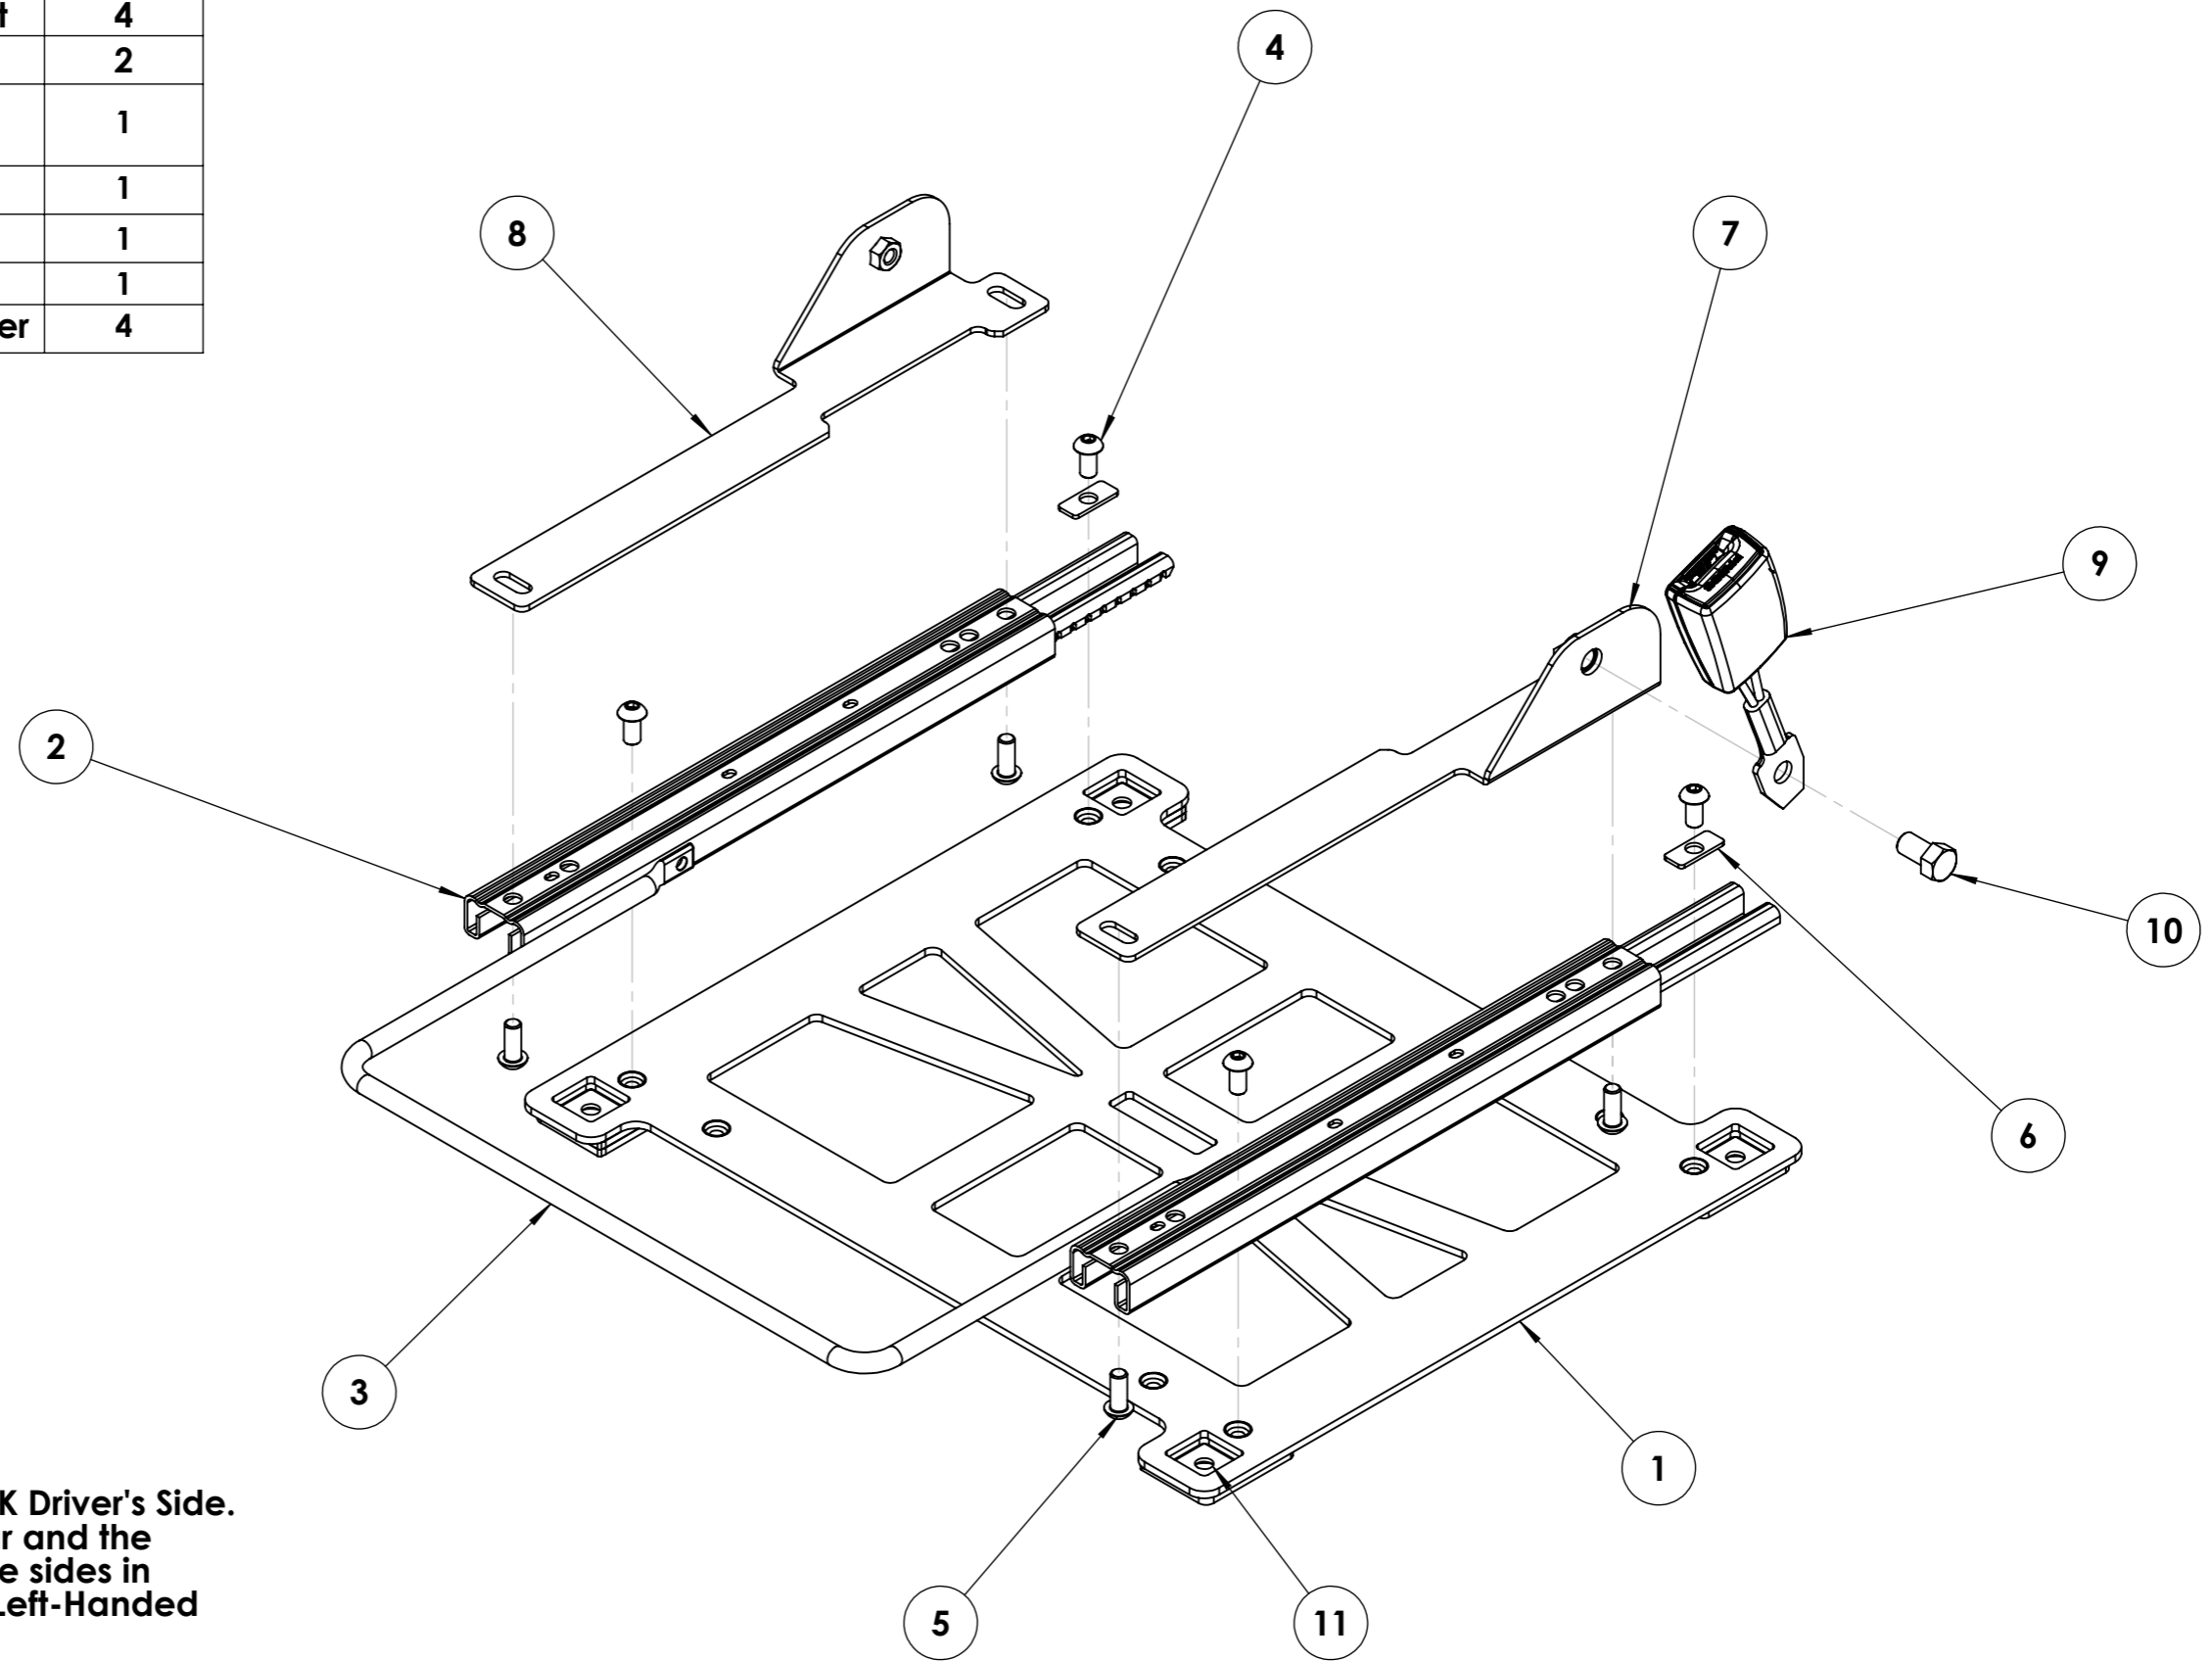

ITEM NO.	PART NUMBER	QTY.
1	FRM-18	1
2	Pair of Premium Runners	1
3	Premium Wide Handle	1
4	M8 x 16mm Button Head Bolt	4
5	M8 x 20mm Button Head Bolt	4
6	M8 Rear Slot Washer	2
7	Seatbelt Bracket (Variable Dependant on Seat Model)	1
8	Secondary Seatbelt Bracket	1
9	OE Seatbelt Receiver	1
10	7/16" x 20mm Hex Bolt	1
11	M8 Square Floor Fixing Washer	4

NOTE: This drawing is configured for UK Driver's Side. For UK Passenger Side, the Spacer Bar and the Seatbelt Brackets must be on opposite sides in relation to this drawing. Therefore, a Left-Handed Seatbelt Bracket will be required.

When fixing the frame to the floor, use OE bolts through supplied Square Floor Fixing Washers on ALL fixing points.