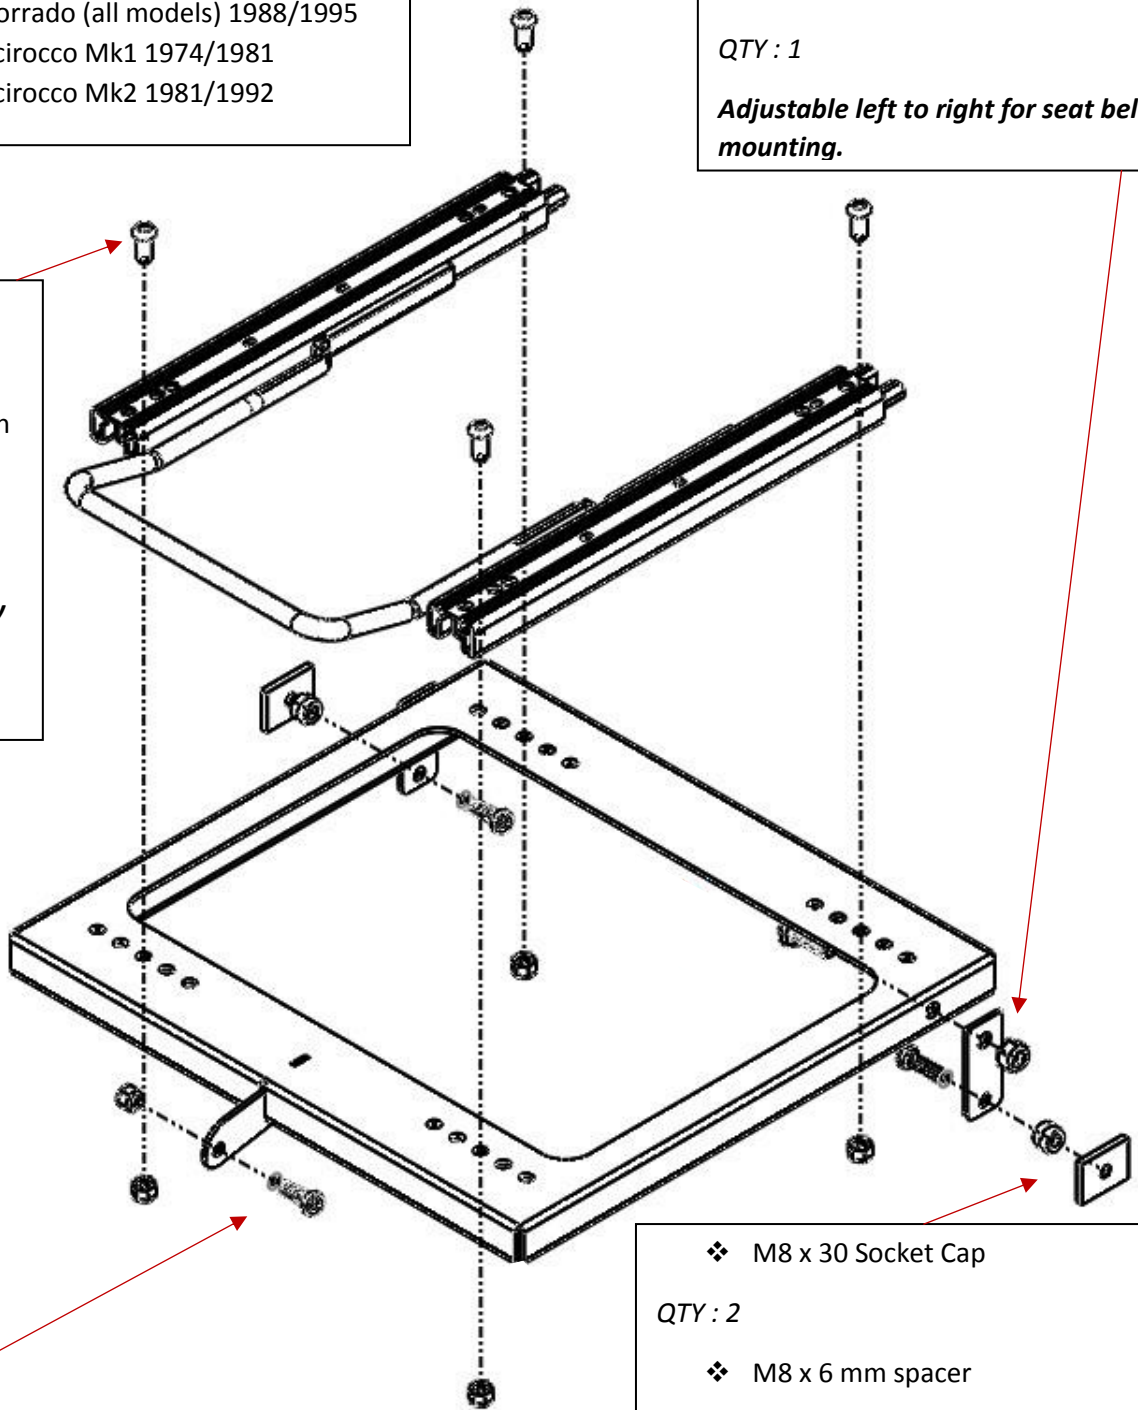

Cobra Subframe FRM-23

Subframe FRM-23 is compatible for:

- Volkswagen Golf Mk 1 1974/1993
- Volkswagen Golf Mk 2 1983/1992
- Volkswagen Corrado (all models) 1988/1995
- Volkswagen Scirocco Mk1 1974/1981
- Volkswagen Scirocco Mk2 1981/1992

❖ M10 Lock Nut

QTY : 1

❖ M10 x 30 Hex Bolt

QTY : 1

Adjustable left to right for seat belt mounting.

❖ M8 Lock Nut

QTY : 4

❖ M8 x 20 Button Head

QTY : 4

Before fitting Runner, ensure handle is firmly secured between the two runners.

M8 Lock Nut

QTY : 1

M8 x 30 Socket Cap

QTY : 1

❖ M8 x 30 Socket Cap

QTY : 2

❖ M8 x 6 mm spacer

QTY : 4

❖ M8 Tapped Pad

QTY : 2

Apply on both sides. Adjustable for a tight fit by removing a spacer.