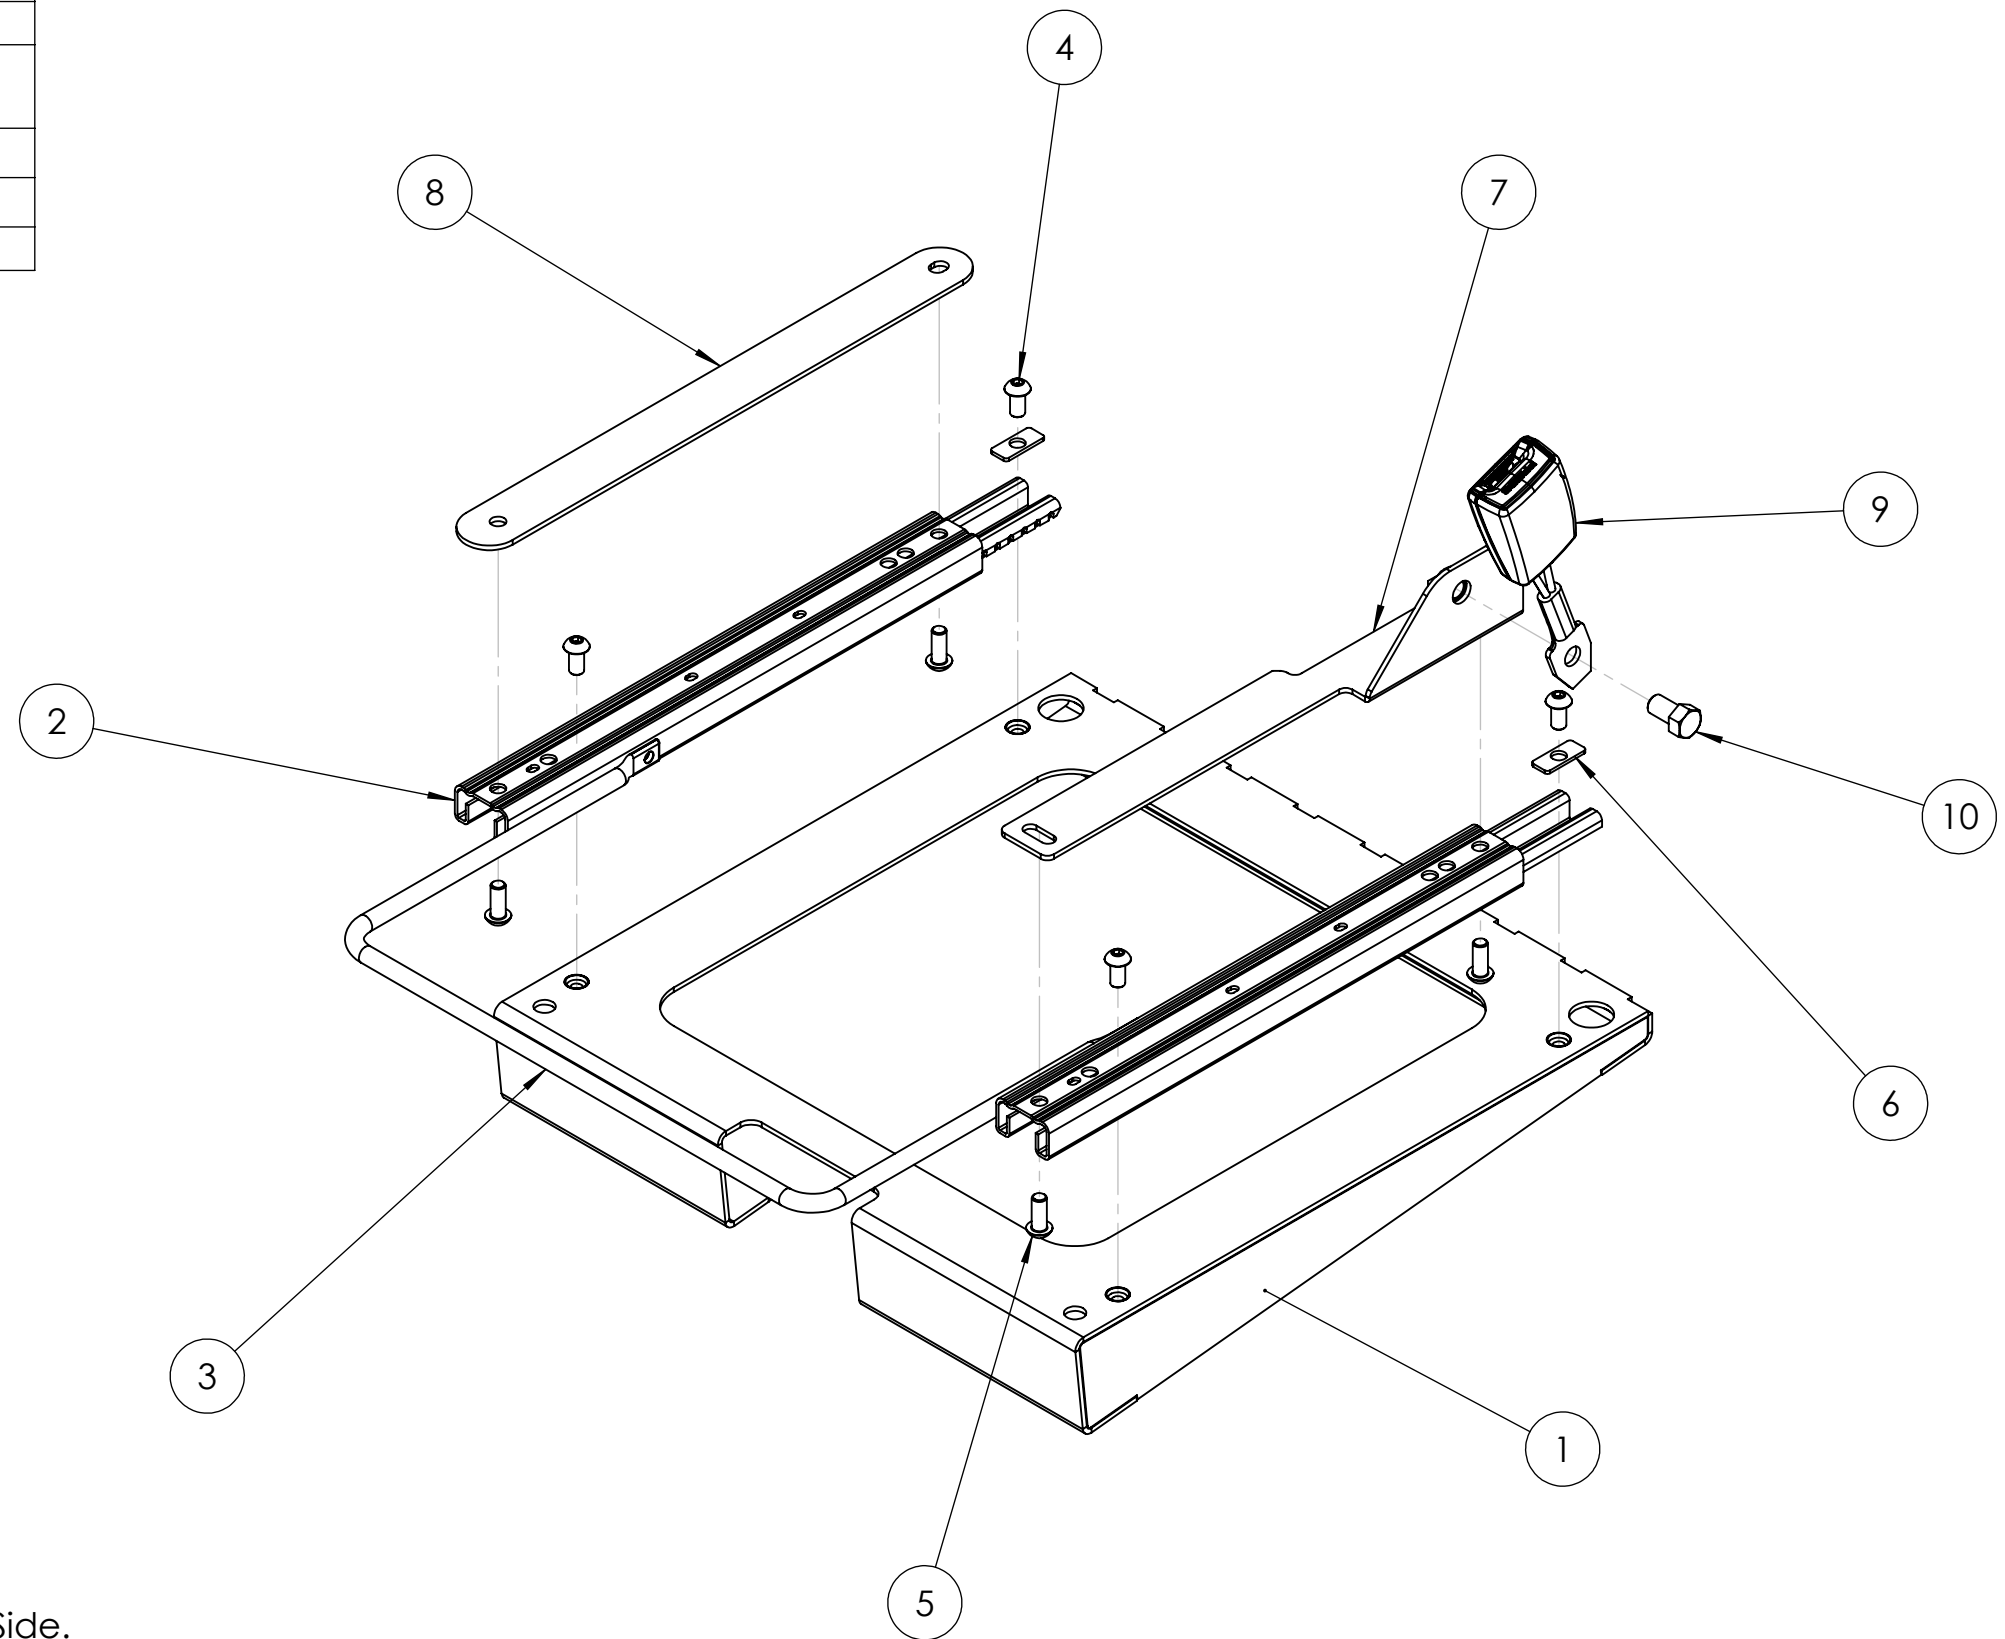

ITEM NO.	PART DESCRIPTION	QTY.
1	FRM-24	1
2	Pair of Premium Runners	1
3	Wide Premium Handle	1
4	M8 x 16mm Button Head Bolt	4
5	M8 x 20mm Button Head Bolt	4
6	M8 Rear Slot Washer	2
7	Seatbelt Bracket (Variable Dependant on Seat Model)	1
8	Spacer Bar	1
9	Seatbelt Receiver (If Required)	1
10	7/16" x 20mm Hex Bolt	1

FRM-24

NOTE: This drawing is configured for UK Driver's Side.
For UK Passenger Side, the Spacer Bar and the
Seatbelt Brackets must be on opposite sides in
relation to this drawing. Therefore, a Left-Handed
Seatbelt Bracket will be required.