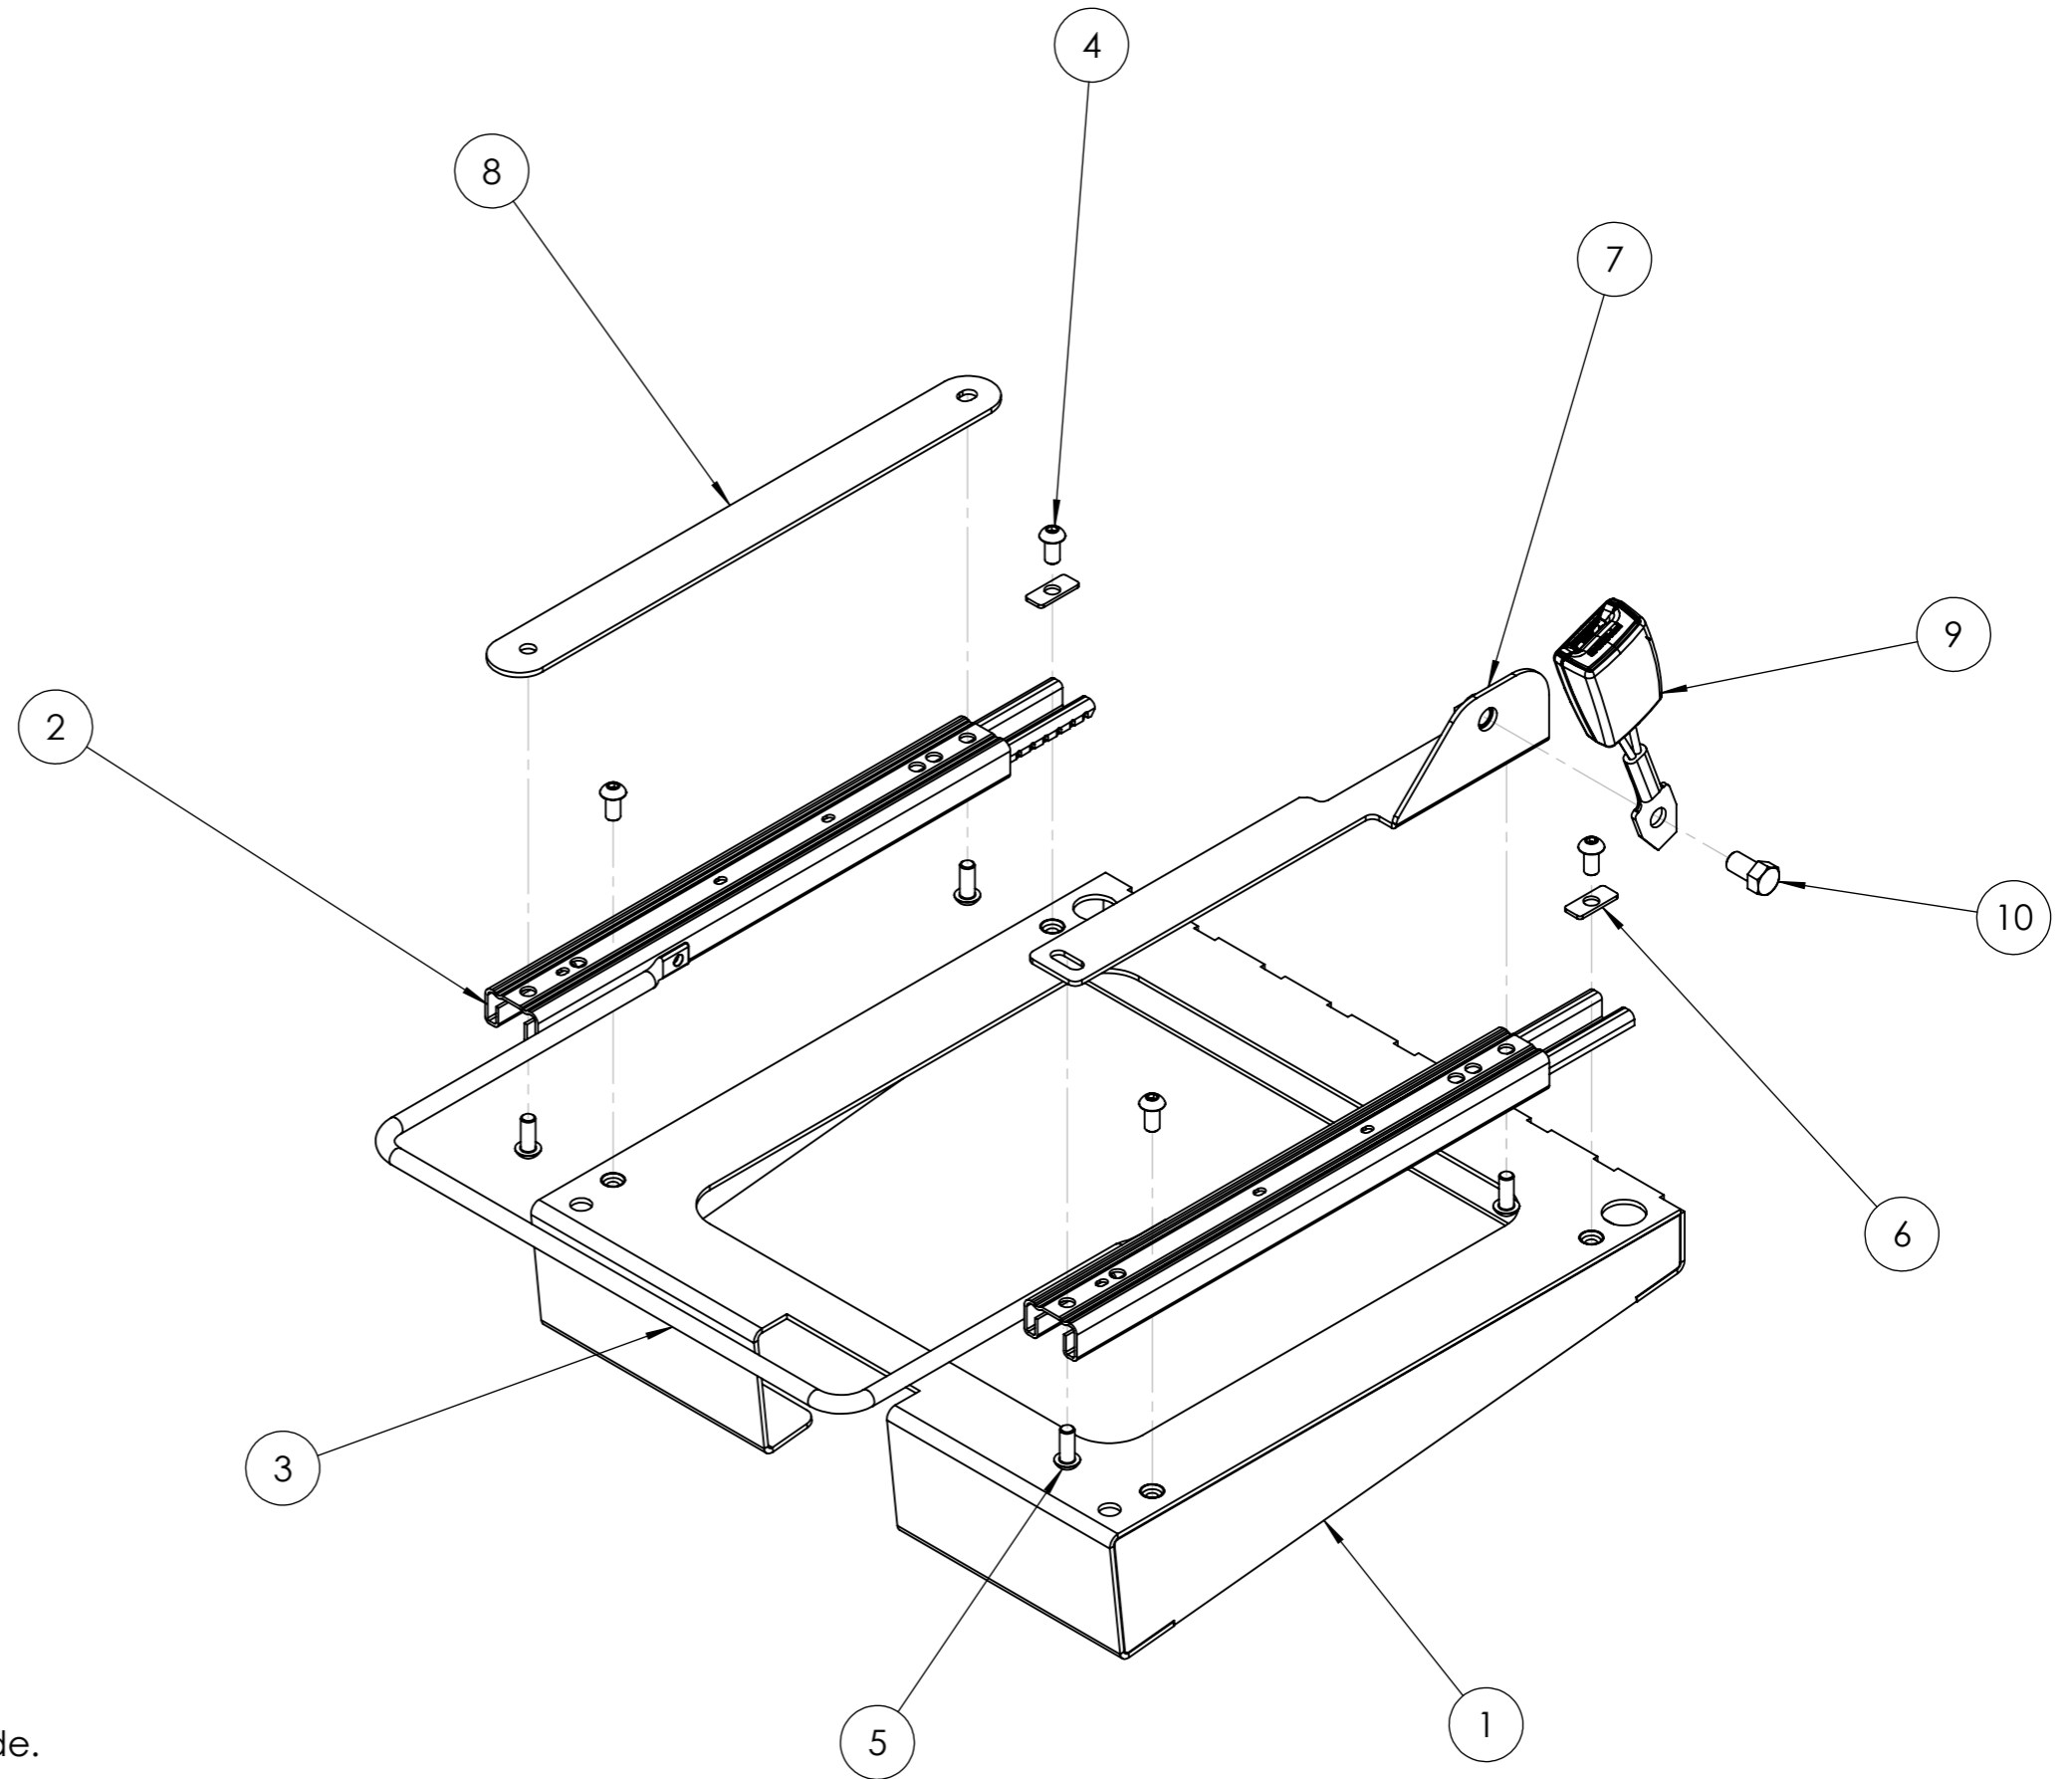

ITEM NO.	DESCRIPTION	QTY.
1	FRM-25	1
2	Pair of Premium Runners	1
3	Premium Wide Handle	1
4	M8 x 16mm Button Head Bolt	4
5	M8 x 20mm Button Head Bolt	4
6	M8 Rear Slot Washer	2
7	Seatbelt Bracket (Variable Dependant on Seat Model)	1
8	Spacer Bar	1
9	Seatbelt Receiver (If Required)	1
10	7/16" x 20mm Hex Bolt	1

# FRM-25

NOTE: This drawing is configured for UK Driver's Side. For UK Passenger Side, the Spacer Bar and the Seatbelt Brackets must be on opposite sides in relation to this drawing. Therefore, a Left-Handed Seatbelt Bracket will be required.