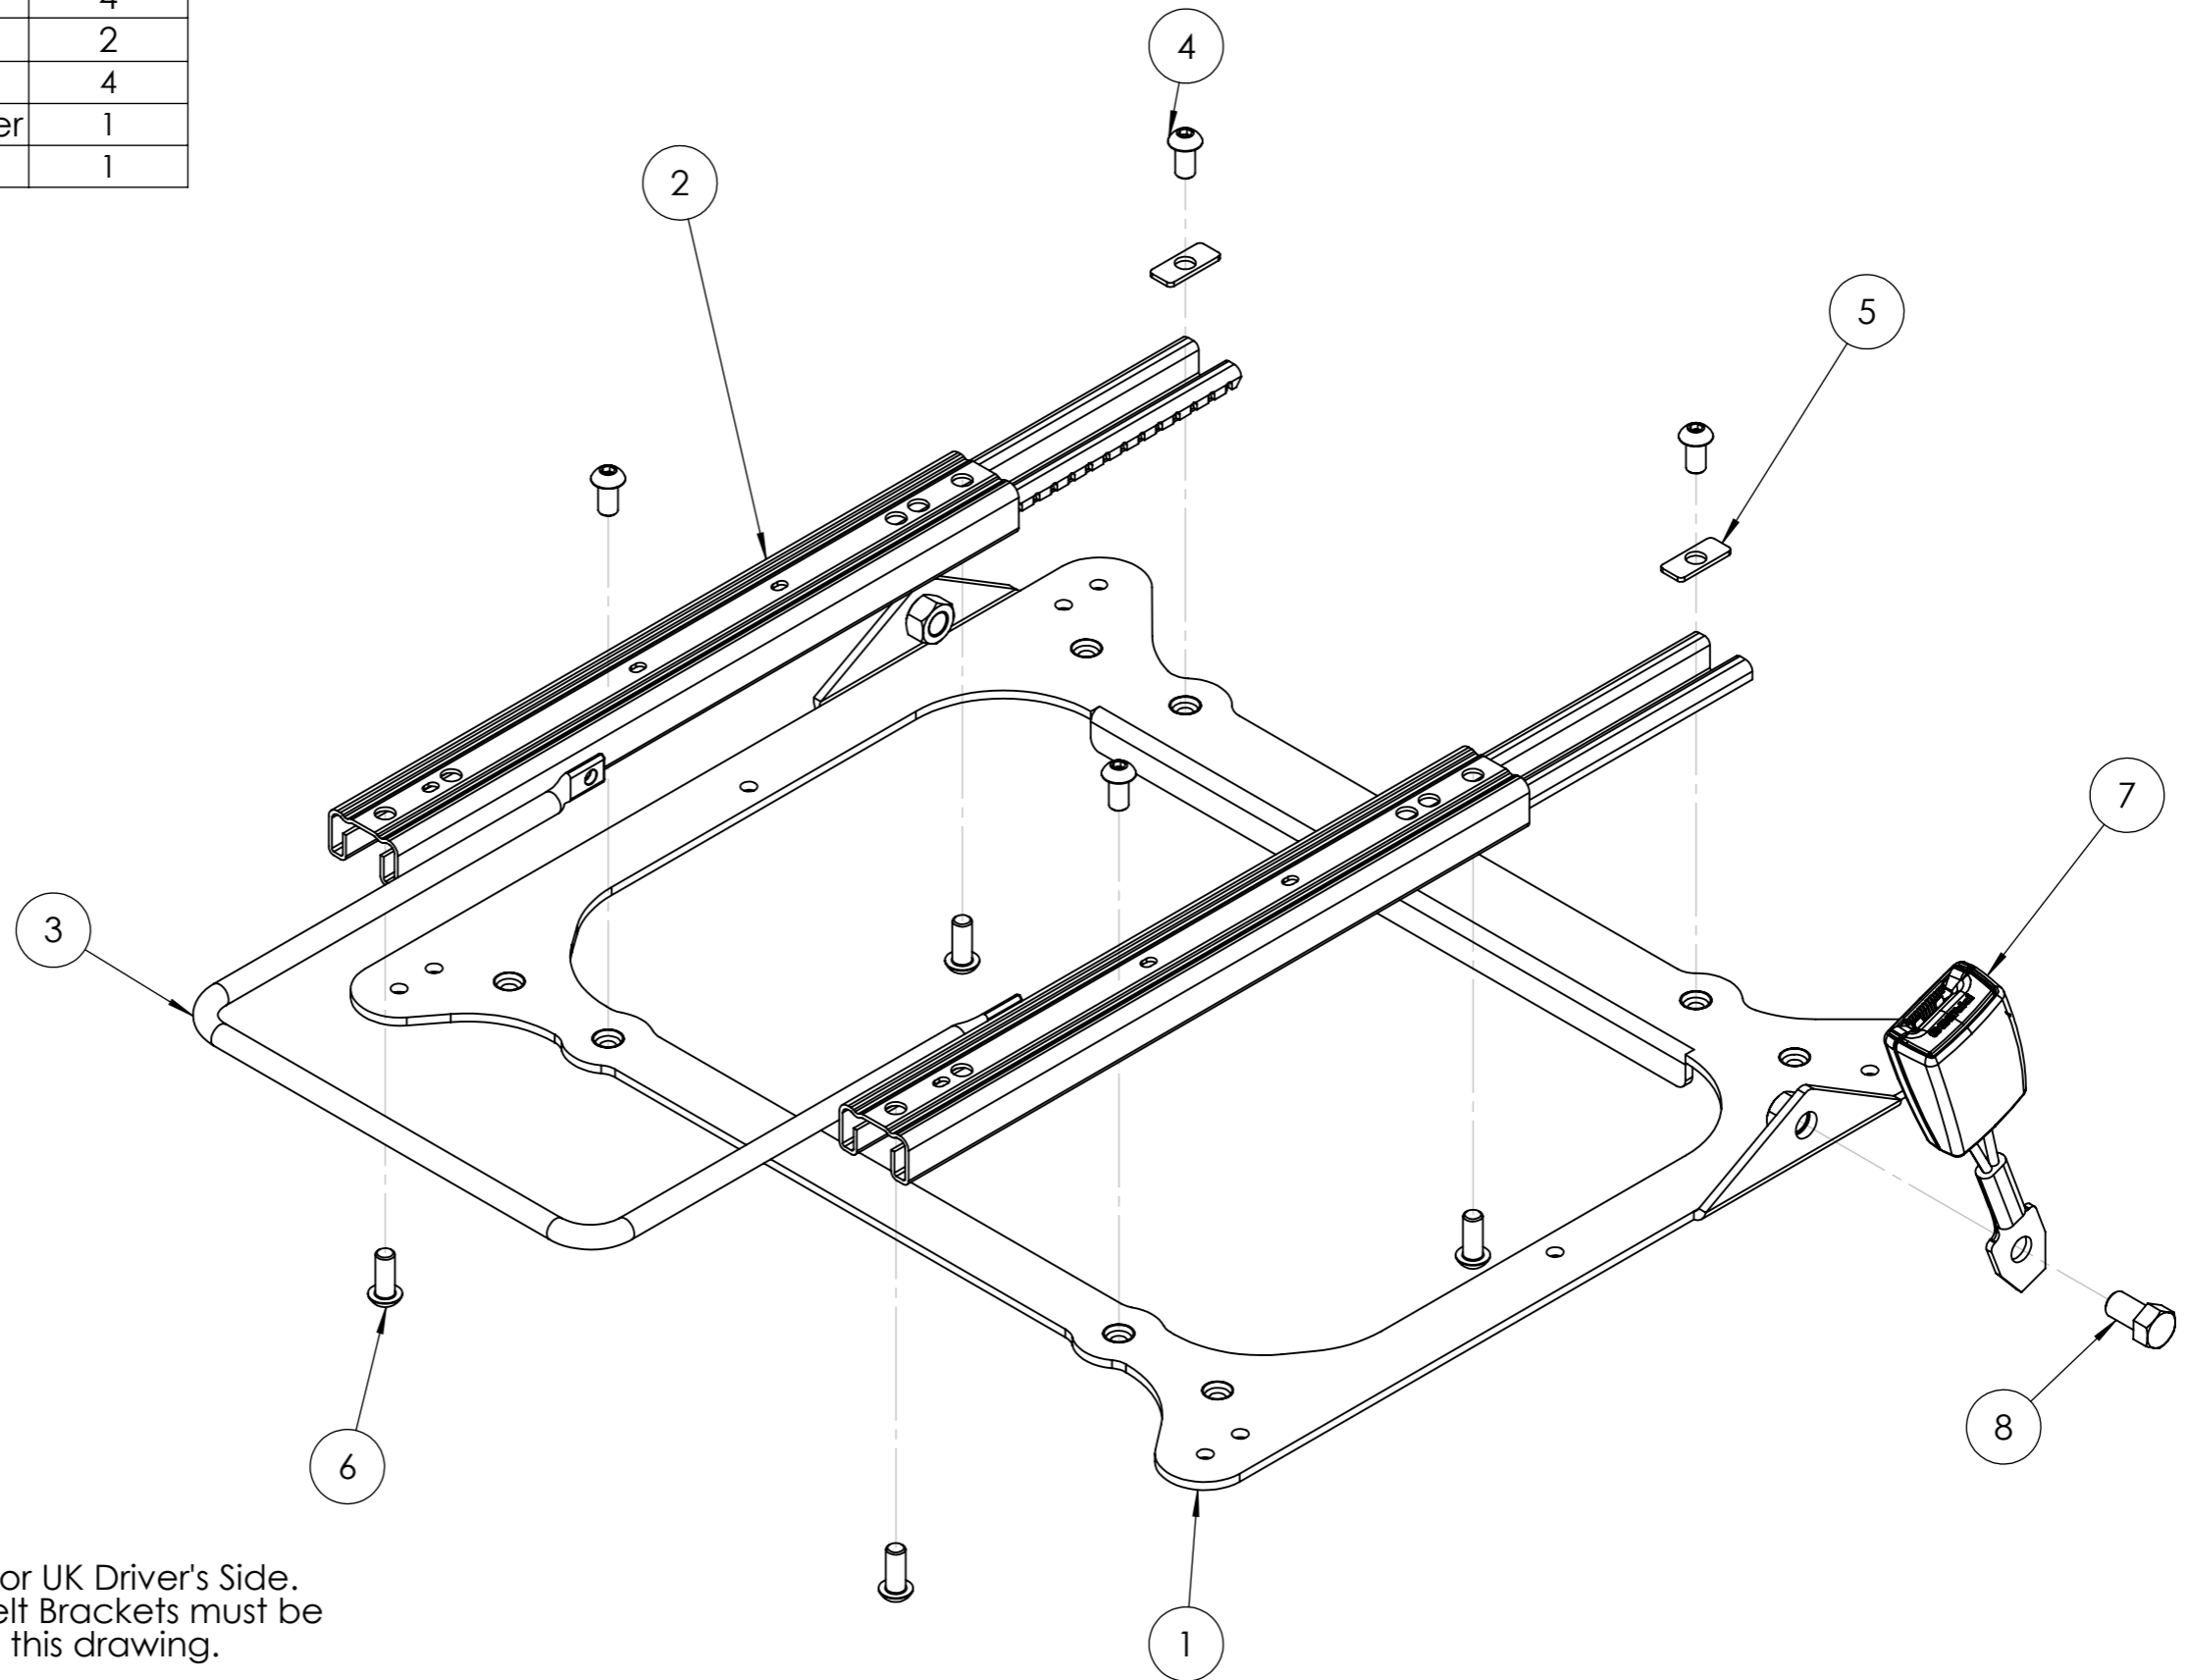

ITEM NO.	PART NUMBER	QTY.
1	FRM-26	1
2	Pair of Premium Runners	1
3	Narrow Premium Handle	1
4	M8 x 16mm Button Head Bolt	4
5	M8 Rear Slot Washer	2
6	M8 x 20mm Button Head Bolt	4
7	OEM Porsche Seatbelt Receiver	1
8	7/16" x 20mm Hex Bolt	1

FRM-26 at 292mm

NOTE: This drawing is configured for UK Driver's Side.
For UK Passenger Side, the Seatbelt Brackets must be
on the opposite side in relation to this drawing.

The Seatbelt Receiver used in this drawing is for
illustrative purposes. Your receiver's appearance
may differ.