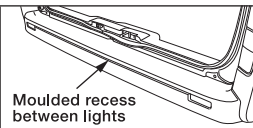

Opel/Vauxhall Vivaro 2007>

Renault Trafic 2007>

Nissan Primastar 2007>

Moulded recess
between lights

REF: RBP236

No recess
between lights

0.10