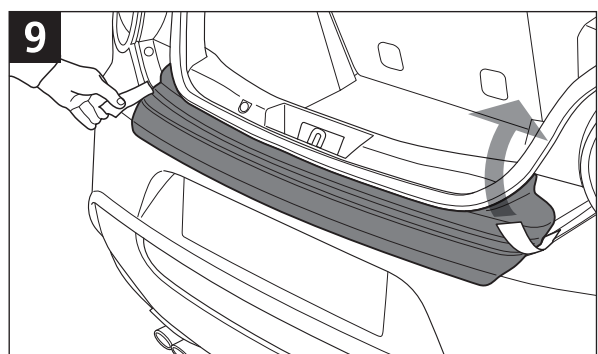

Rear Bumper Protector

3

0,15

Fitting temperature

18°C - 27°C

10

11