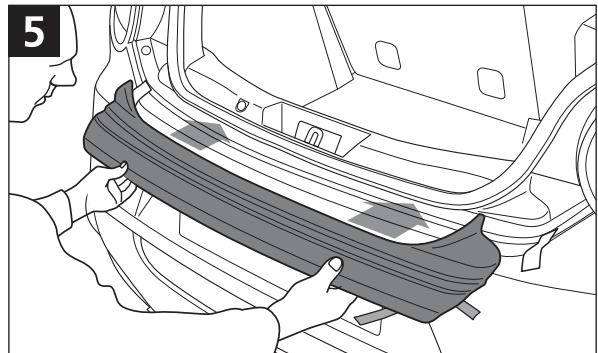

Rear Bumper Protector

3

0,15

Fitting temperature

18°C - 27°C

10

11