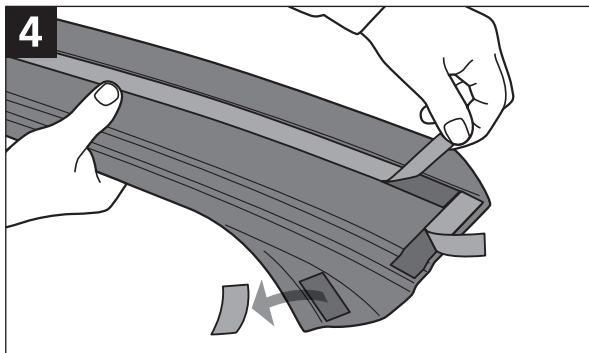

Rear Bumper Protector

3

0,15

Fitting temperature

18°C - 27°C

10

11