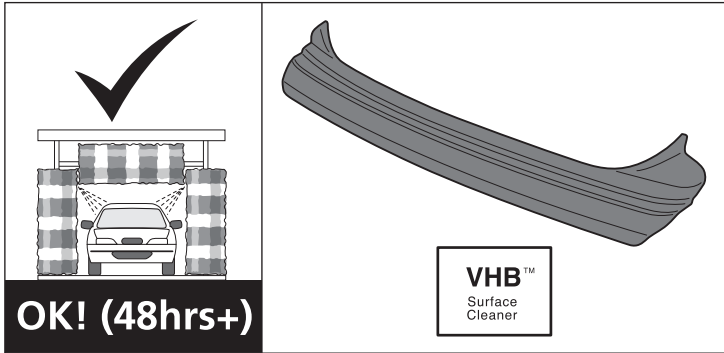

Rear Bumper Protector

3

0,15

Fitting temperature

18°C - 27°C

10

11