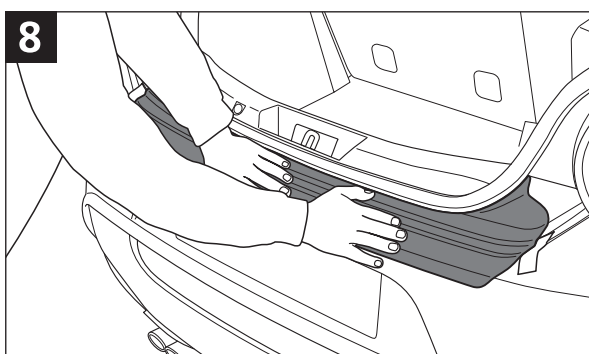

Rear Bumper Protector

3

0,15

Fitting temperature

18°C - 27°C

10

11