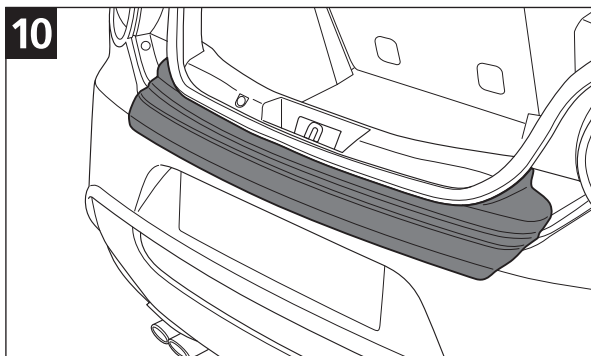

Rear Bumper Protector

3

0,15

Fitting temperature

18°C - 27°C

10

11