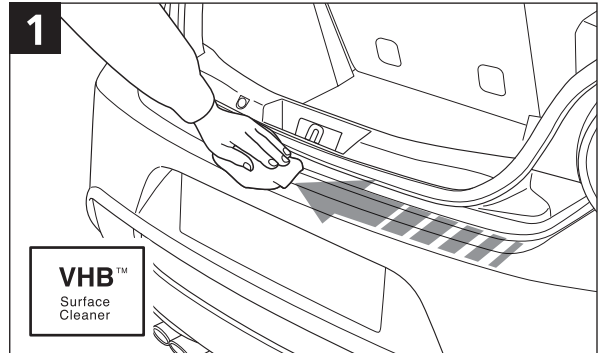

Rear Bumper Protector

3

0,15

Fitting temperature

18°C - 27°C

10

11