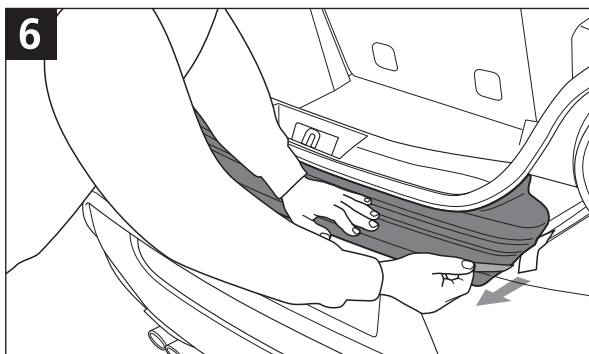

Rear Bumper Protector

3

0,15

Fitting temperature

18°C - 27°C

10

11