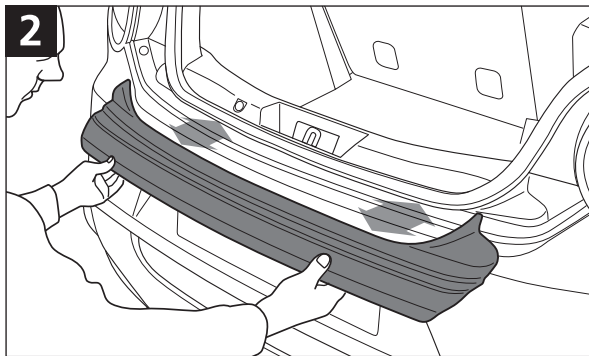

Rear Bumper Protector

3

0,15

Fitting temperature

18°C - 27°C

10

11