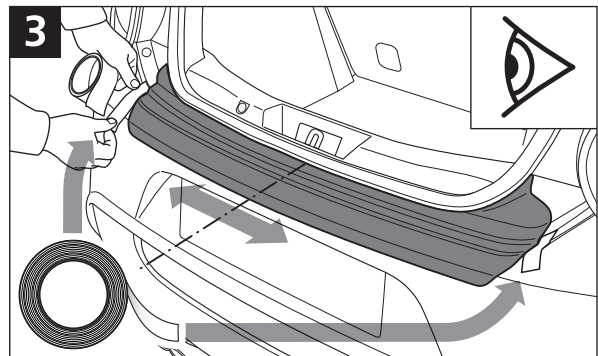

Rear Bumper Protector

3

0,15

Fitting temperature

18°C - 27°C

10

11