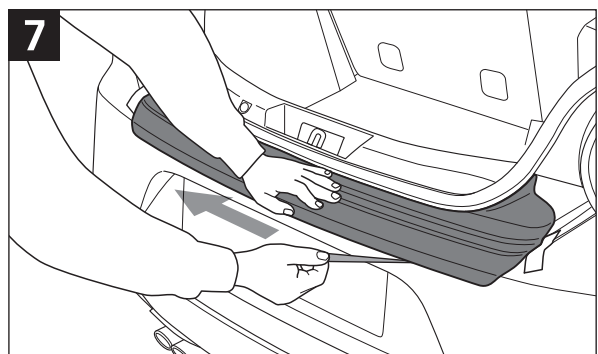

Rear Bumper Protector

3

0,15

Fitting temperature

18°C - 27°C

10

11