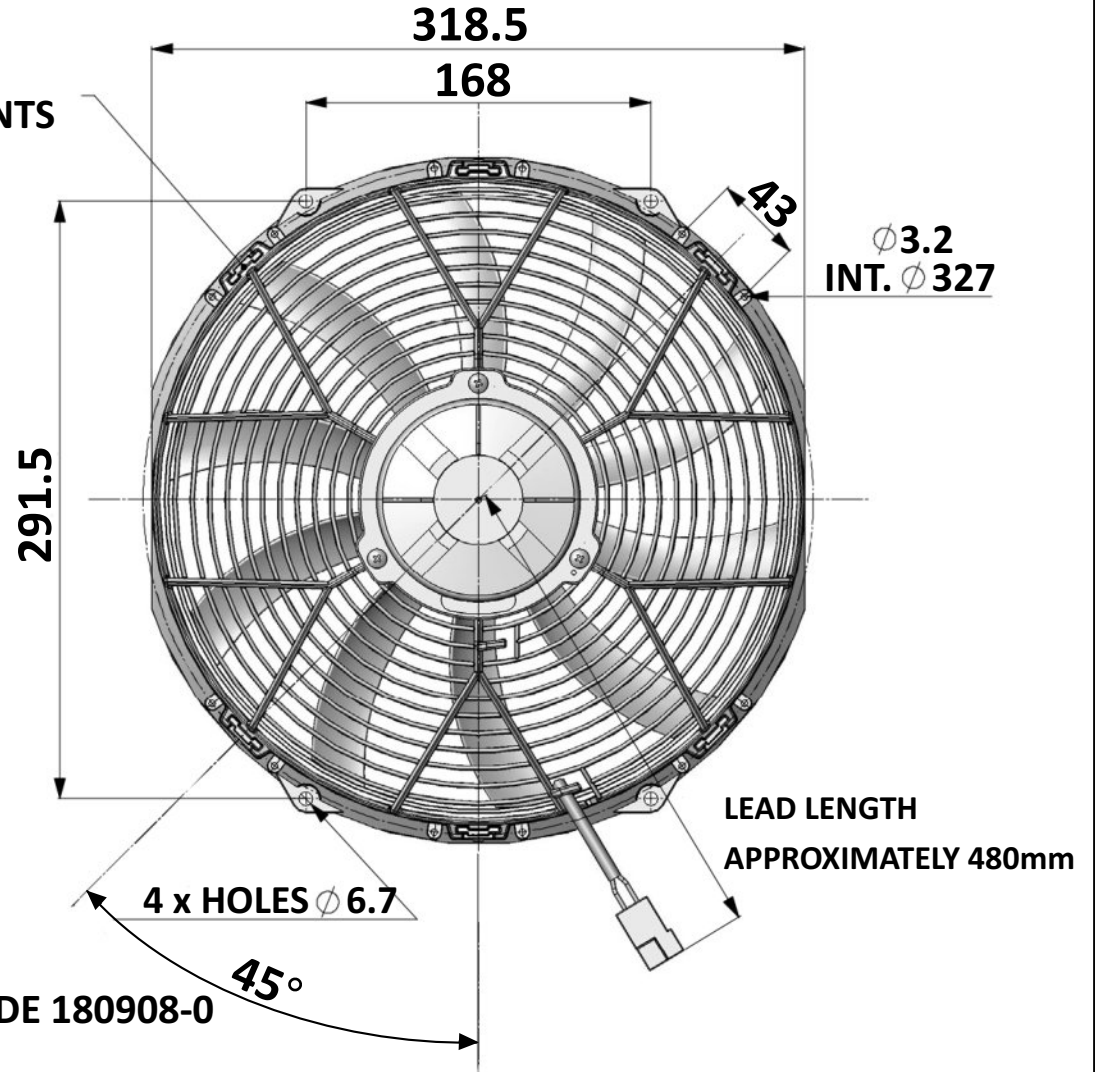

6 x ATTACHMENT POINTS  
FOR FAN FEET

FAN FITTED WITH FEMALE CONNECTOR: TYPE TYCO CODE 180908-0  
(MALE CONNECTOR: REVOTEC RTB-2)