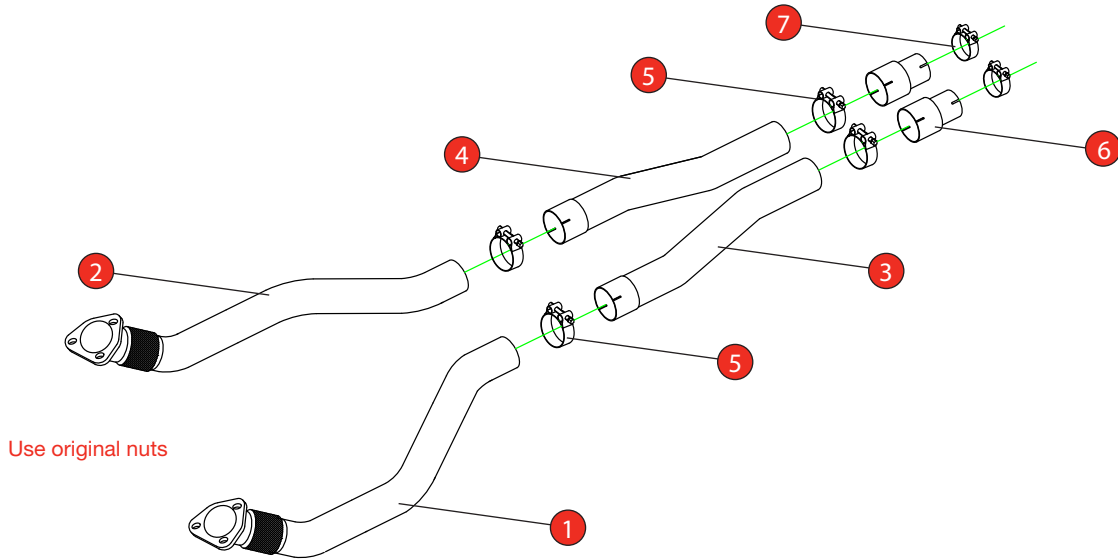

Car	Audi RS6 Avant C7	Part No.	SAUP087
Year	2014-2018	Fit Kits	367FK
Notes	Where not supplied use original fittings	Features	Pipe Diameter:- 70mm

Estimated Fitting Time: 60 Minutes

NO.	PART NO.	DESCRIPTION	QTY
1	804AU	L/H Front Flex pipe	1
2	805AU	R/H Front Flex pipe	1
3	796AU	L/H Front Link Pipe	1
4	797AU	R/H Front Link Pipe	1
Fit Kit			
5	Z016.10063	72mm H/D Clamp	6
6	AD76	Adaptor (USE TO FIT TO O.E SYSTEM)	6
7	Z016.10001	59-63mm Clamp (USE TO FIT TO O.E SYSTEM)	2

E-MARK	N/A
DATE	19/02/21
ISSUE	00
AUTHORISED	M.Ydlibi

NOTE: ENSURE SCORPION SYSTEM IS CLEAR OF MOVING PARTS AND ALL ORIGINAL FUNCTIONS WORK CORRECTLY.

STAY CONNECTED TO RED POWER.