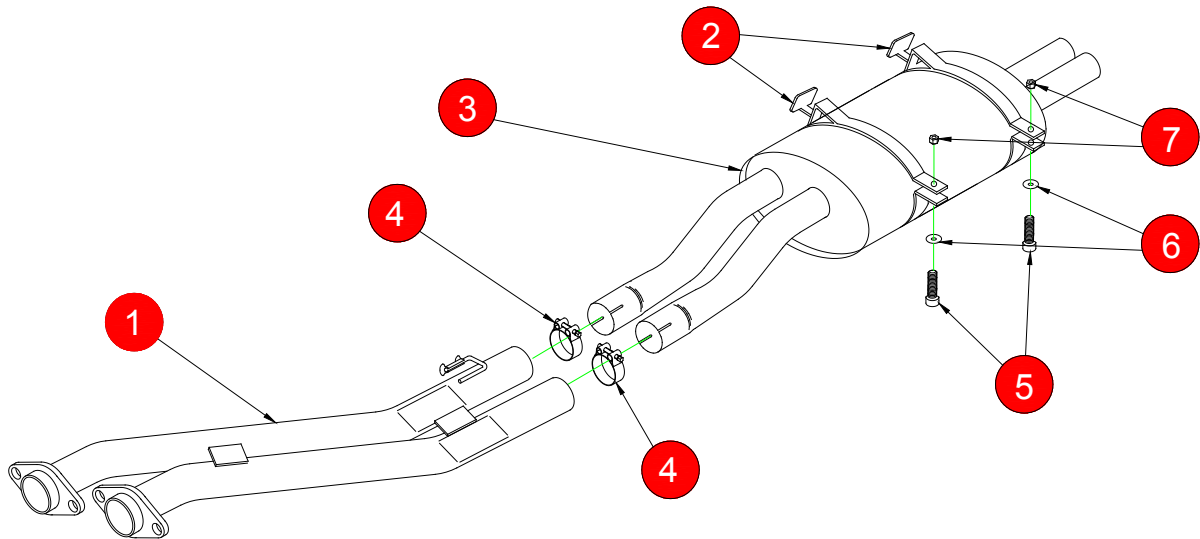

CAR	BMW 3 Series, 320/325 (E30)	PART NO.	SBM005
YEAR	88-91	FIT KITS	080 FK
NOTES	Use O.E bolts to fit Scorpion link pipe to O.E Models with 2 piece O.E system only. Will fit with O.E sport body kit.	FEATURES	Pipe diameter:- 44.5mm/1.75"

NO.	PART NO.	DESCRIPTION	QTY
1	190BM	Link Pipe	1
2	416BM	Silencer Strap	2
3	191BM20	Rear Silencer	1
Fit Kit			
4	Z016.10003	47-51mm Clamp	2
5	Z017.10050	M8 x 35mm Hex Bolt	2
6	Z017.10831	M8 x 17mm Washer	2
7	Z017.10063	M8 Nut	2