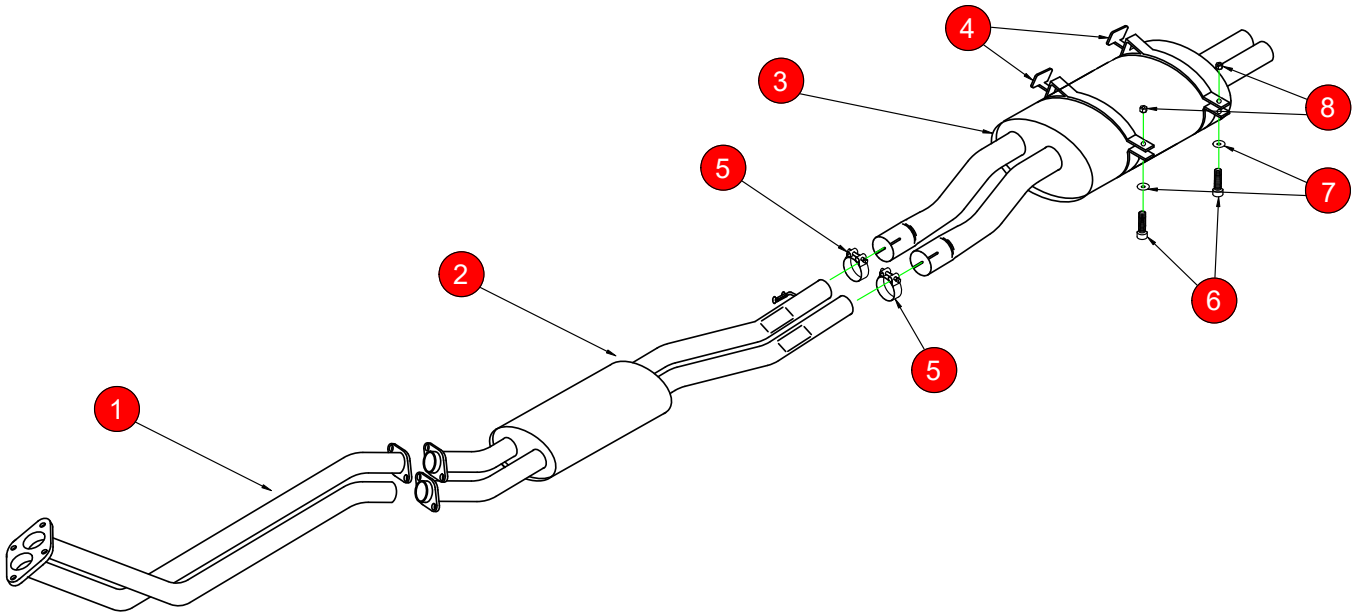

CAR	BMW 3 Series, 325 inc Cabrio & Touring (E30)	PART NO.	SBM016
YEAR	88-91	FIT KITS	080 FK
NOTES	Use O.E bolts to fit Scorpion downpipes to O.E Models with 2 piece O.E system only. Will fit with O.E sport body kit.	FEATURES	Pipe diameter:- 44.5mm/1.75"

NO.	PART NO.	DESCRIPTION	QTY
1	220BM	Down Pipes	1
2	200BM	Centre Silencer	1
3	191BM20	Rear Silencer	1
4	416BM	Silencer Straps	2
Fit kit			
5	Z016.10003	47-51mm Clamp	2
6	Z017.10050	M8 x 35mm Hex Bolt	2
7	Z017.10831	M8 x 17mm Washer	2
8	Z017.10063	M8 Nut	2