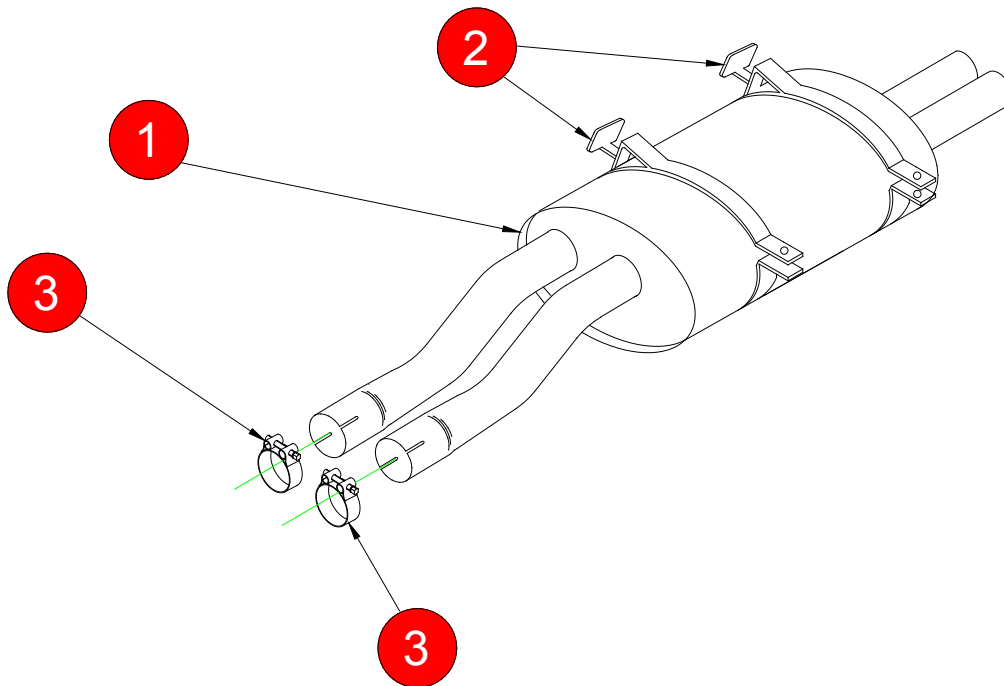

CAR	BMW 325 E30	PART NO.	SBMB002
YEAR	1985-1988	FIT KITS	015 FK
NOTES	Where not supplied use original fittings.	FEATURES	Pipe diameter:- 44.5mm/1.75"

NO.	PART NO.	DESCRIPTION	QTY
1	191BM20	Rear Silencer	1
2	416BM	Silencer Strap	2
Fit Kit			
3	Z016.10003	47-51mm Clamp	2

E-MARK	N/A
DATE	24/10/11
AUTHORISED	T.ROWLEY

NOTE: ENSURE SCORPION SYSTEM IS CLEAR OF MOVING PARTS AND ALL ORIGINAL FUNCTIONS WORK CORRECTLY.

Checked By _____