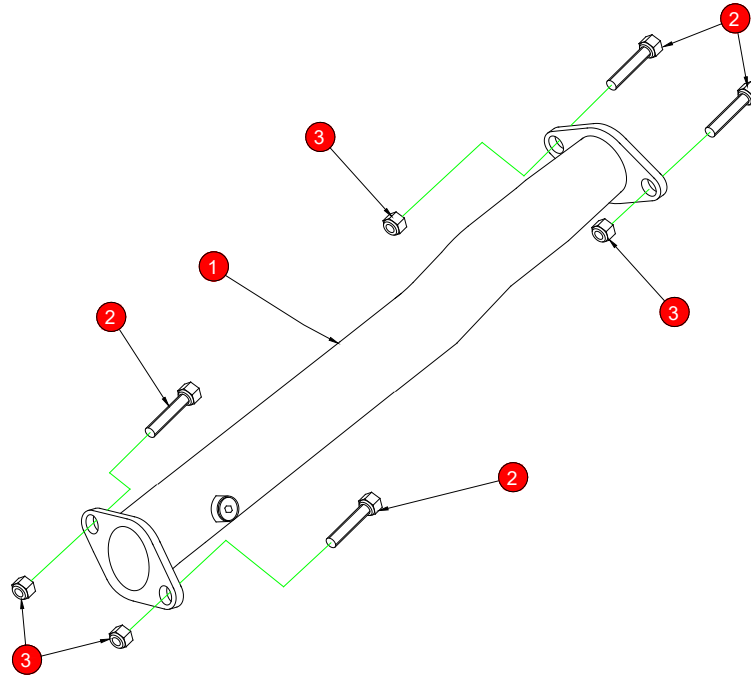

P-Lock 1

CAR	Ford Mondeo 2.5 Turbo hatchback	PART NO.	SFDC070
YEAR	07-11	FIT KITS	353 FK
NOTES	Where not supplied use original fittings.	FEATURES	Pipe diameter:- 70mm/3"

NO.	PART NO.	DESCRIPTION	QTY
1	1150FD	Catalyst Replacement Pipe	1
<b>Fit Kit</b>			
2	Z017.10096	M10x40mm Hex Head Bolt	4
3	Z017.11017	M10 Nut	4