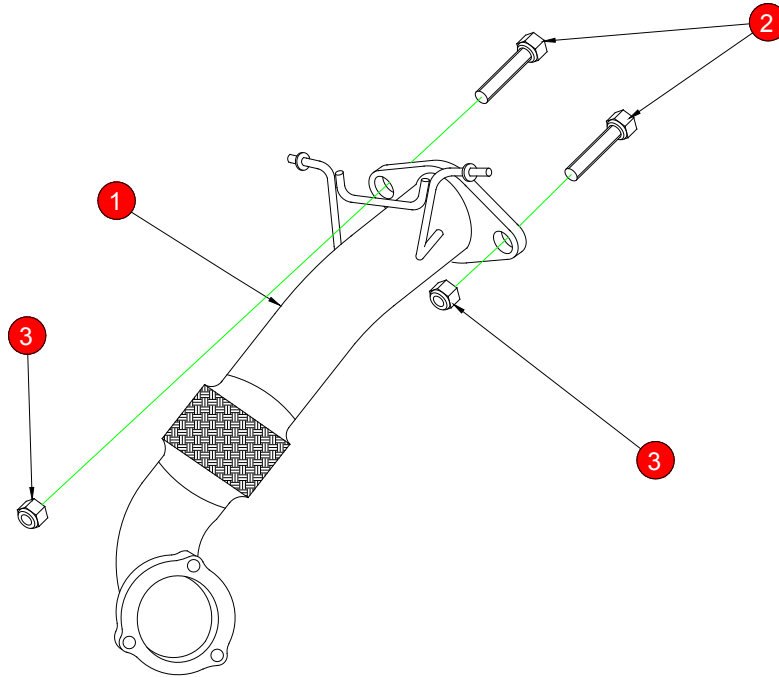

CAR	Ford Mondeo 2.5 Turbo hatchback	PART NO.	SFDP070
YEAR	07-11	FIT KITS	1159FD
NOTES	Where not supplied use original fittings. Use O.E gasket on turbo flange, be carefull when removing.	FEATURES	Pipe diameter:- 70mm/3"

NO.	PART NO.	DESCRIPTION	QTY
1	1148FD	Turbo Down Pipe	1
2	Z017.10096	M10x40mm Hex Head Bolt	2
3	Z017.10103	M10 Nyloc Nuts	2

E-MARK	N/A
DATE	07/08/12
ISSUE	01
AUTHORISED	T.ROWLEY

**NOTE:** ENSURE SCORPION SYSTEM IS CLEAR OF MOVING PARTS AND ALL ORIGINAL FUNCTIONS WORK CORRECTLY.