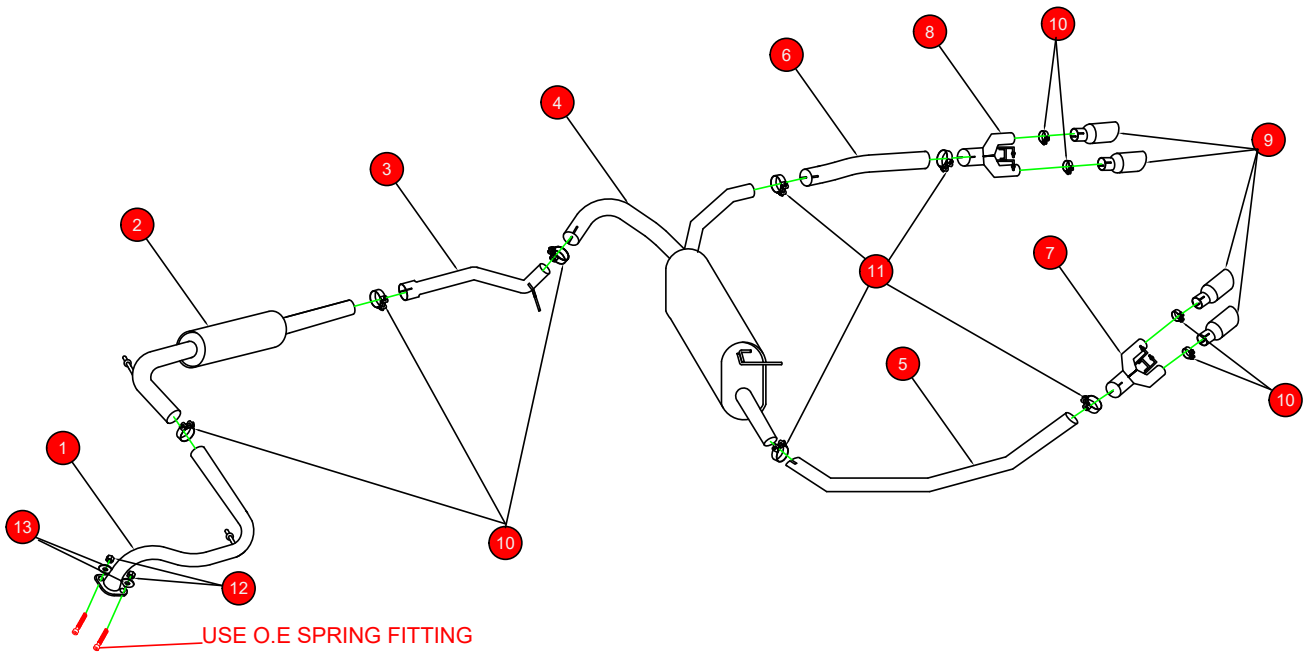

Case 10-300

CAR	Honda Civic Type R FK2 2.0 Turbo Left Hand Drive	PART NO.	SHD014
YEAR	2015-2017	FIT KITS	209FK
NOTES	Where not supplied use original fittings	FEATURES	Pipe Diameter:- 63.5mm, 2.5"

NO.	PART NO.	DESCRIPTION	QTY
1	246HA	Left Hand Drive Front Pipe	1
2	236HA	Centre Silencer	1
3	237HA	Link Pipe	1
4	238HA	Rear Silencer	1
5	239HA	L/H Trim Connecting Pipe	1
6	240HA	R/H Trim Connecting Pipe	1
7	241HA	L/H Collector Pipe	1
8	242HA	R/H Collector Pipe	1
9	Z023.10061	Daytona Trim	4
<b>Fit Kit</b>			
10	Z016.10064	Heavy Duty Clamp	7
11	Z016.10002	51-55 Clamp	4
12	Z017.10063	M8 Nut	2
13	Z017.10825	M8 x 25mm Washer	2