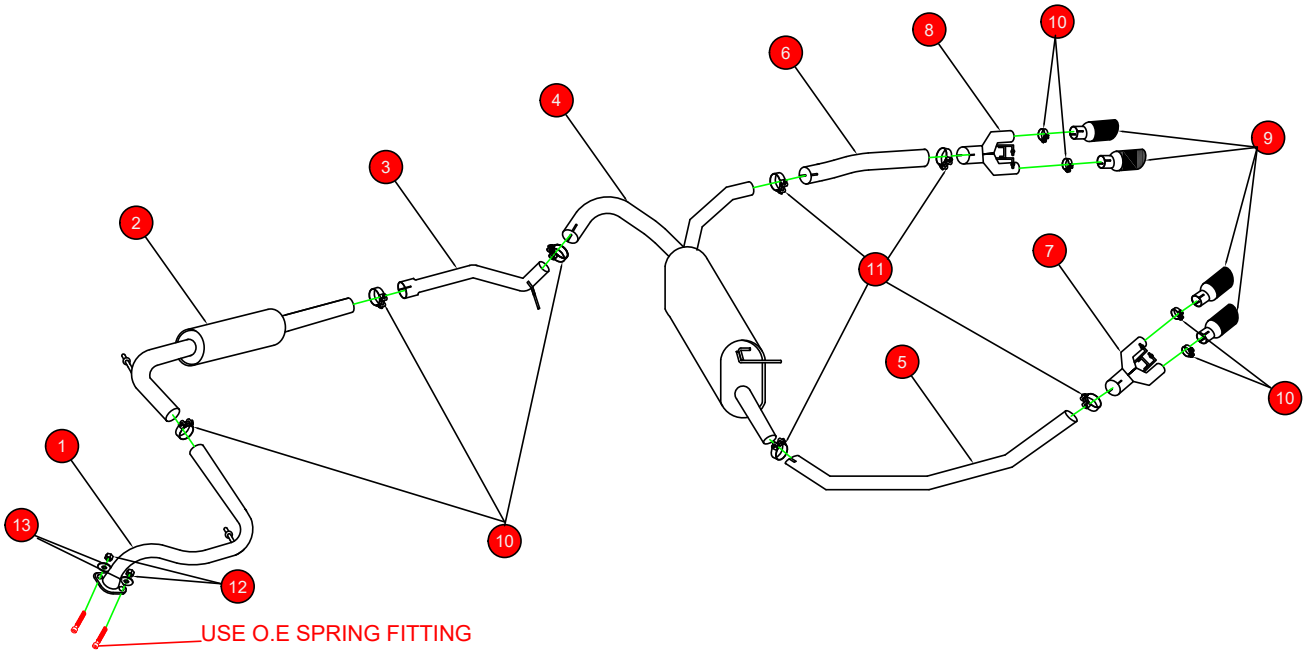

Case 10-300

CAR	Honda Civic Type R FK2 2.0 Turbo Left Hand Drive	PART NO.	SHD014C
YEAR	2015-2017	FIT KITS	209FK
NOTES	Where not supplied use original fittings	FEATURES	Pipe Diameter:- 63.5mm, 2.5"

NO.	PART NO.	DESCRIPTION	QTY
1	246HA	Left Hand Drive Front Pipe	1
2	236HA	Centre Silencer	1
3	237HA	Link Pipe	1
4	238HA	Rear Silencer	1
5	239HA	L/H Trim Connecting Pipe	1
6	240HA	R/H Trim Connecting Pipe	1
7	241HA	L/H Collector Pipe	1
8	242HA	R/H Collector Pipe	1
9	Z023.10055	Black Ceramic Daytona Trim	4
Fit Kit			
10	Z016.10064	Heavy Duty Clamp	7
11	Z016.10002	51-55 Clamp	4
12	Z017.10063	M8 Nut	2
13	Z017.10825	M8 x 25mm Washer	2

E-MARK	N/A
DATE	05/02/19
ISSUE	01
AUTHORISED	M.YDLIBI

NOTE: ENSURE SCORPION SYSTEM IS CLEAR OF MOVING PARTS AND ALL ORIGINAL FUNCTIONS WORK CORRECTLY.

Checked By _____