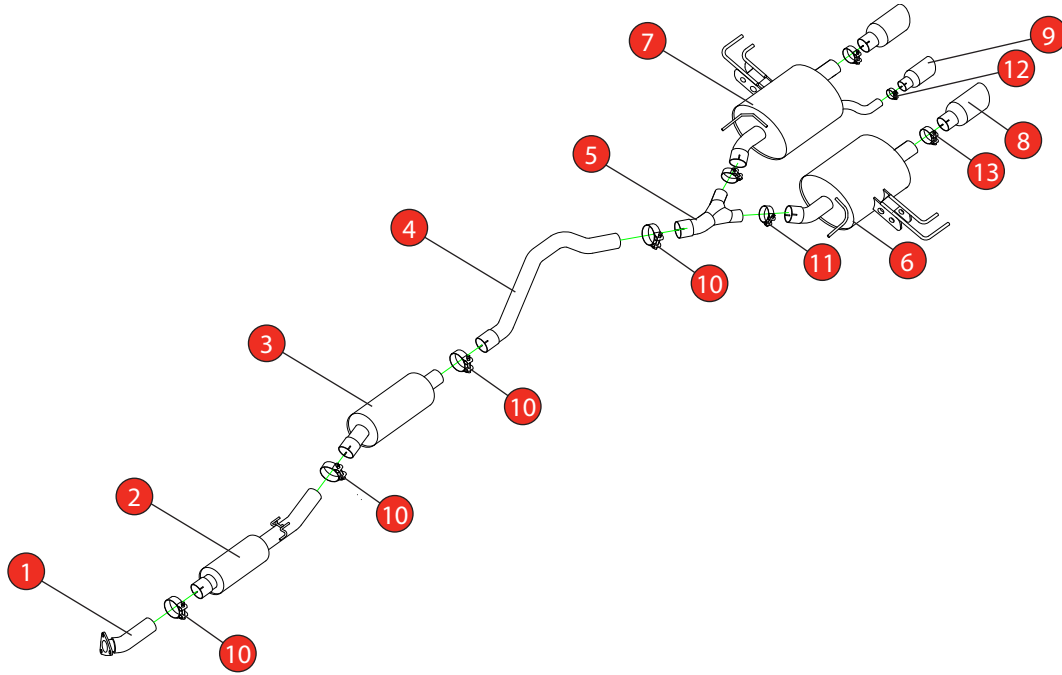

Car	Honda Civic Type R FK8 L/H Drive	Part No.	SHD016
Year	2017-Current	Fit Kits	299FK
Notes	Where not supplied use original fittings	Features	Pipe Diameter:- 76mm

Estimated Fitting Time: 2 Hours

NO.	PART NO.	DESCRIPTION	QTY
1	254HA	Front Connecting Stub	1
2	255HA	Resonated Front Section	1
3	256HA	Resonated Centre Section	1
4	258HA	Rear Link Pipe	1
5	259HA	Y Piece	1
6	260HA	L/H Rear Silenecer	1
7	261HA	R/H Rear Silenecer	1
8	Z038.10160	Ø114mm Polished Indy Trim	2
9	Z043.10185	Ø90mm Polished Indy Trim	1
Fit Kit			
10	Z016.10062	79mm H/D Clamp	4
11	Z016.10070	66mm H/D Clamp	2
12	Z016.10007	40-43mm Clamp	1
13	Z016.10064	63-68mm Clamp	2

E-MARK	N/A
DATE	04/04/18
ISSUE	02
AUTHORISED	M.Ydlibi

NOTE: ENSURE SCORPION SYSTEM IS CLEAR OF MOVING PARTS AND ALL ORIGINAL FUNCTIONS WORK CORRECTLY.

STAY CONNECTED TO RED POWER.