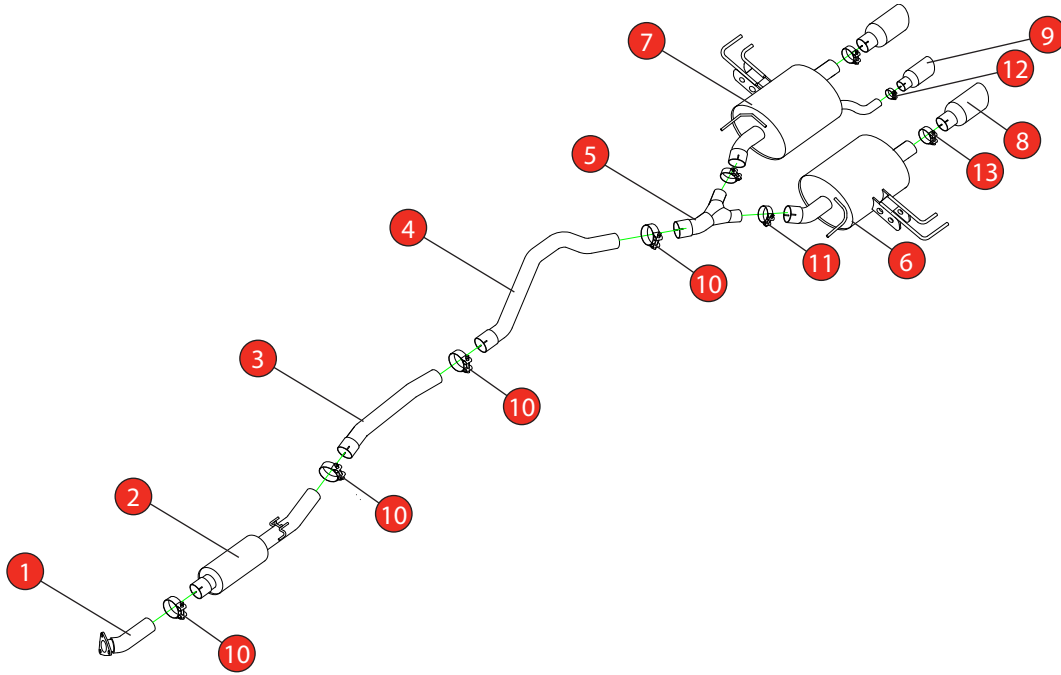

Car	Honda Civic Type R FK8 L/H Drive	Part No.	SHDS016D
Year	2017-Current	Fit Kits	299FK
Notes	Where not supplied use original fittings	Features	Pipe Diameter:- 76mm

Estimated Fitting Time: 2 Hours

NO.	PART NO.	DESCRIPTION	QTY
1	254HA	Front Connecting Stub	1
2	255HA	Resonated Front Section	1
3	257HA	Non-resonated Centre Section	1
4	258HA	Rear Link Pipe	1
5	259HA	Y Piece	1
6	260HA	L/H Rear Silencer	1
7	261HA	R/H Rear Silencer	1
8	Z023.10152	Ø114mm Polished Daytona Trim	2
9	Z043.10186	Ø90mm Polished Daytona Trim	1
Fit Kit			
10	Z016.10062	79mm H/D Clamp	4
11	Z016.10070	66mm H/D Clamp	2
12	Z016.10007	40-43mm Clamp	1
13	Z016.10064	63-68mm Clamp	2

E-MARK	N/A
DATE	04/04/18
ISSUE	01
AUTHORISED	M.Ydlibi

NOTE: ENSURE SCORPION SYSTEM IS CLEAR OF MOVING PARTS AND ALL ORIGINAL FUNCTIONS WORK CORRECTLY.

STAY CONNECTED TO RED POWER.