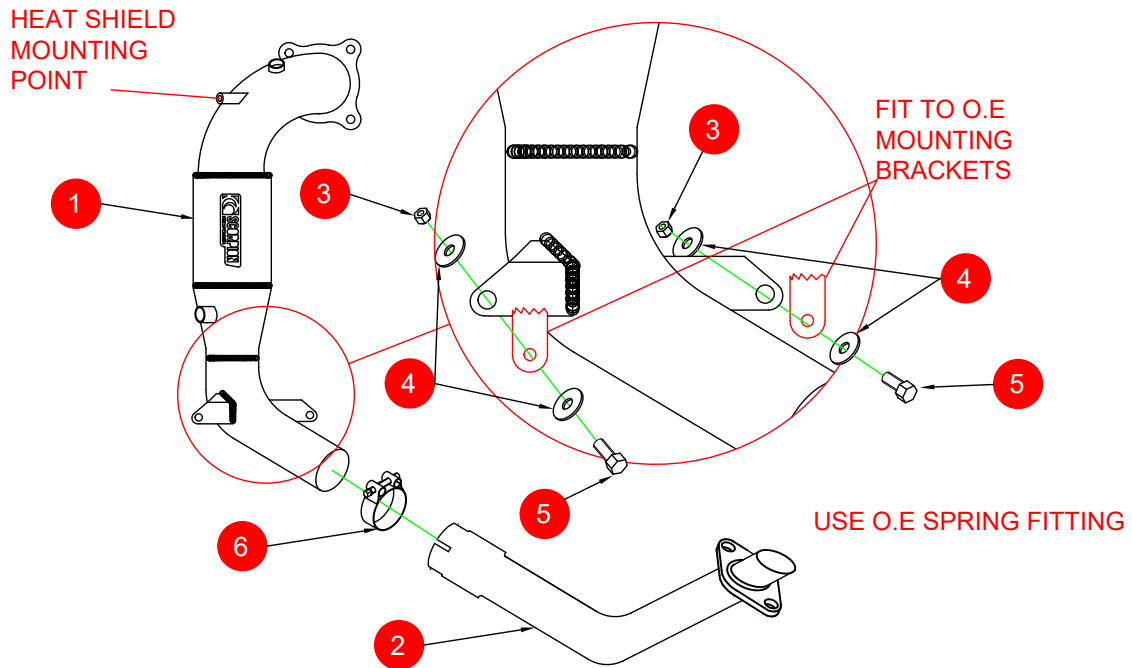

Case 9

CAR	Honda Civic Type R 2.0 Turbo	PART NO.	SHDX013
YEAR	2015-2017	FIT KITS	210FK
NOTES	Where not supplied use O.E springs and bolts to fit the Scorpion system.	FEATURES	Pipe diameter:- 70mm/2.75"

NO.	PART NO.	DESCRIPTION	QTY
1	232HA	Downpipe With Sports Cat	1
2	234HA	Link Pipe	1
Fit Kit			
3	Z017.10063	M8 Nut	2
4	Z017.10825	M8 x 25mm Washer	4
5	Z017.10043	M8 x 16mm Hex Head Bolt	2
6	Z016.10063	Heavy Duty Clamp	1