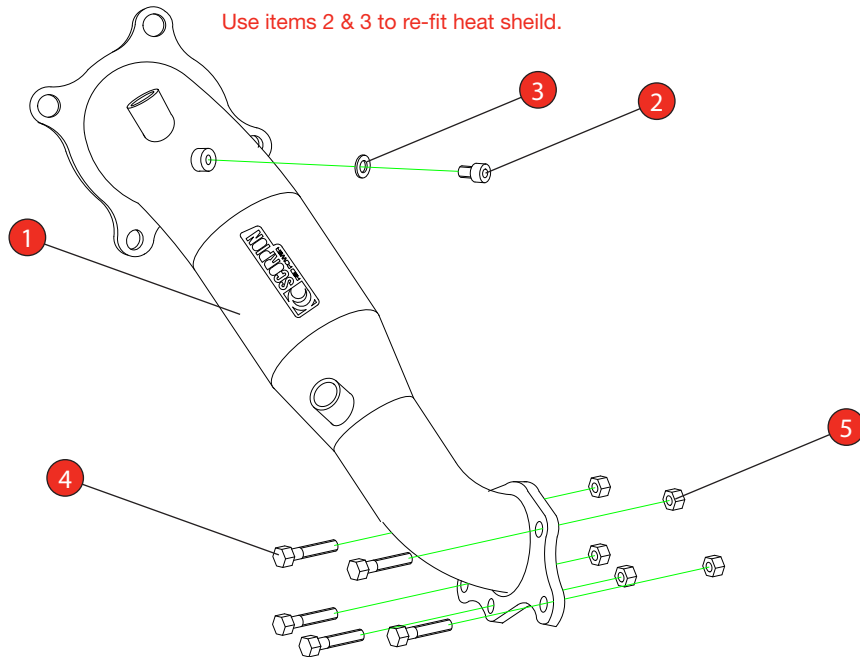

Car	Honda Civic Type R FK8	Part No.	SHDX015
Year	2017-Current	Fit Kits	289FK
Notes	Where not supplied use original fittings	Features	Pipe Diameter:- 90mm

Estimated Fitting Time: 3 Hours 30 Minutes

NO.	PART NO.	DESCRIPTION	QTY
1	250HA	Downpipe With High Flow Sports Catalyst	1
Fit Kit			
2	Z017.10070	M8 x 12mm Cap Head Bolt	1
3	Z017.10831	M8 x 17mm Washer	1
4	Z017.10094	M10 x 30mm Hex Head Bolt	5
5	Z017.10831	M10 Nut	5

E-MARK	N/A
DATE	16/02/18
ISSUE	00
AUTHORISED	M.Ydlibi

NOTE: ENSURE SCORPION SYSTEM IS CLEAR OF MOVING PARTS AND ALL ORIGINAL FUNCTIONS WORK CORRECTLY.

STAY CONNECTED TO RED POWER.