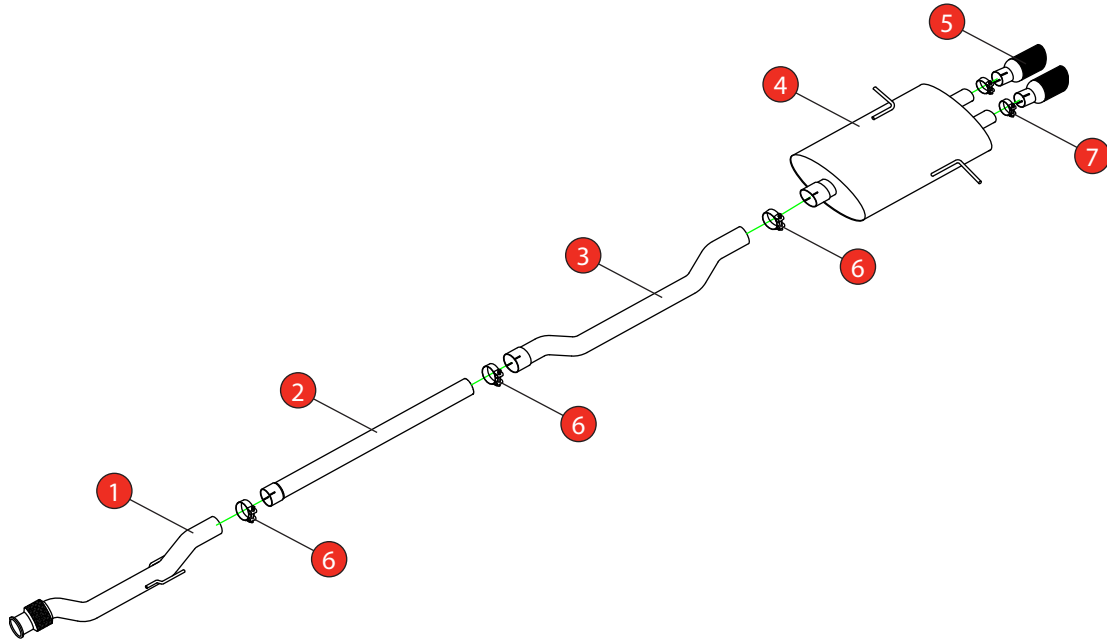

<b>Car</b>	Mini Cooper S R56 / R57 / R58 / R59	<b>Part No.</b>	SMNS011CF
<b>Year</b>	2007-2014	<b>Fit Kits</b>	165FK
<b>Notes</b>	Where not supplied use original fittings	<b>Features</b>	Pipe Diameter:- 70mm

Estimated Fitting Time: 1 Hour

NO.	PART NO.	DESCRIPTION	QTY
1	672BM	Front Flex Pipe	1
2	674BM	Non-resonated Centre Section	1
3	675BM	Link Pipe	1
4	676BM	Rear Silencer	1
5	Z023.10158	Carbon Fibre Ascari Trim	2
<b>Fit Kit</b>			
6	Z016.10063	72mm H/D Clamp	3
7	Z017.10063	63-68mm H/D Clamp	2