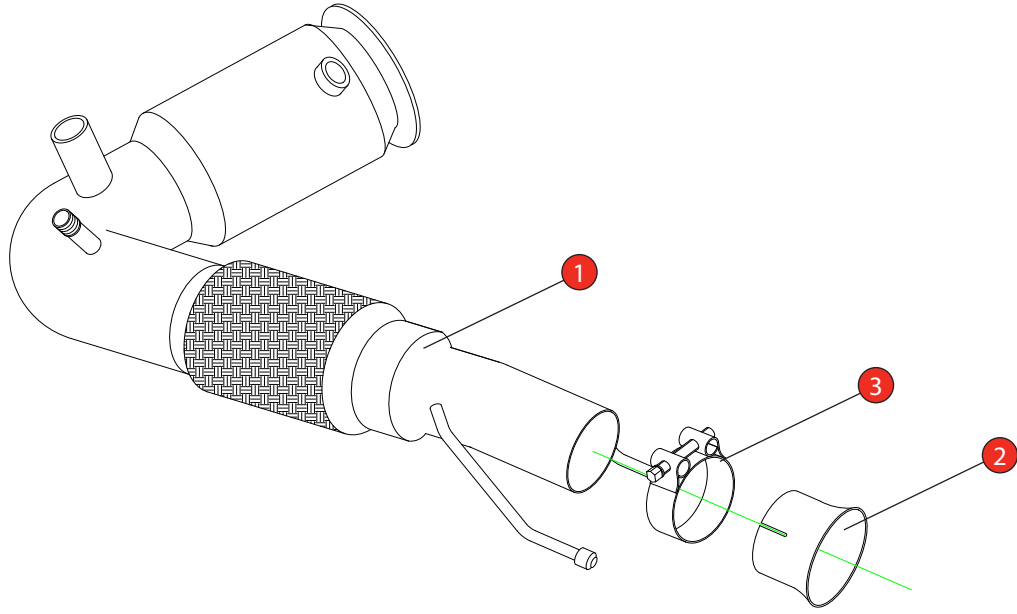

Car	Mini Cooper F56 GPF	Part No.	SMNX018
Year	2019-Current	Fit Kits	004FK
Notes	Where not supplied use original fittings. Use original gasket.	Features	Pipe Diameter:- 90-70mm

Estimated Fitting Time: 4 Hours

NO.	PART NO.	DESCRIPTION	QTY
1	786BM	Downpipe High Flow Sports Cat	1
2	789BM	Adaptor	1
Fit Kit			
3	Z016.10063	72mm H/D Clamp	1

E-MARK	N/A
DATE	18/06/20
ISSUE	00
AUTHORISED	M.Ydlibi

NOTE: ENSURE SCORPION SYSTEM IS CLEAR OF MOVING PARTS AND ALL ORIGINAL FUNCTIONS WORK CORRECTLY.