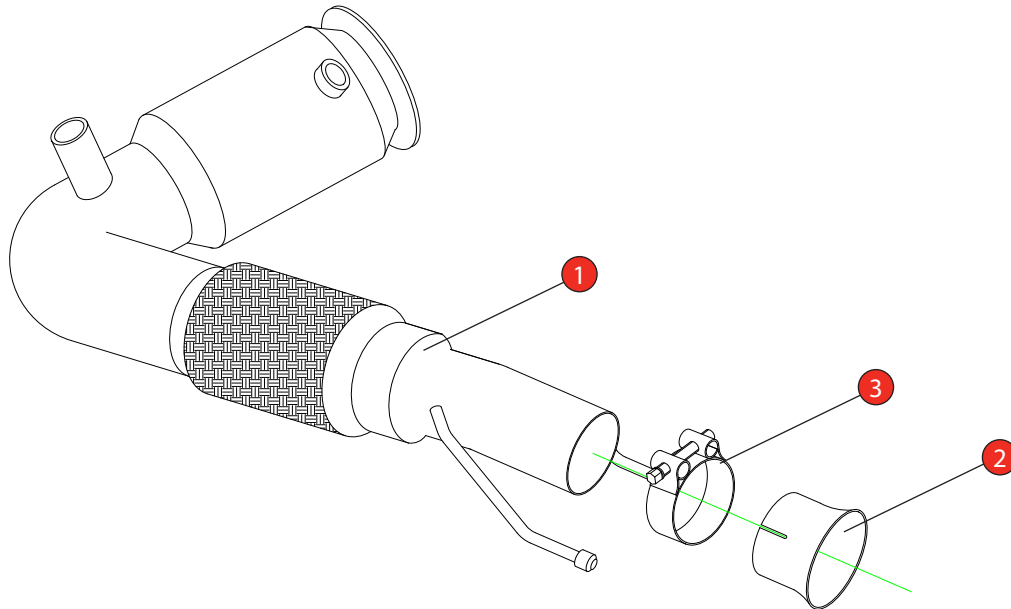

Car	Mini Cooper S F55/F56 Non UK/Euro models	Part No.	SMNX021
Year	2014-Current	Fit Kits	004FK
Notes	Where not supplied use original fittings. Use original gasket.	Features	Pipe Diameter:- 90-70mm

Estimated Fitting Time: 4 Hours

NO.	PART NO.	DESCRIPTION	QTY
1	784BM	Downpipe High Flow Sports Cat	1
2	789BM	Adaptor	1
Fit Kit			
3	Z016.10063	72mm H/D Clamp	1

E-MARK	N/A
DATE	22/12/20
ISSUE	00
AUTHORISED	M.Ydlibi

NOTE: ENSURE SCORPION SYSTEM IS CLEAR OF MOVING PARTS AND ALL ORIGINAL FUNCTIONS WORK CORRECTLY.