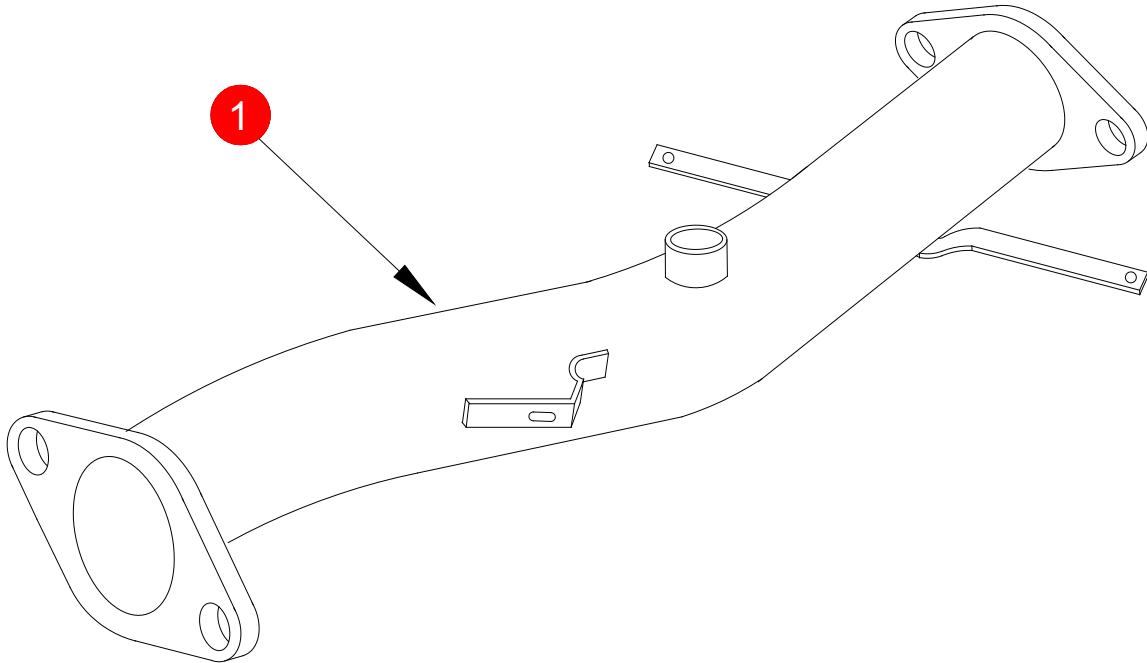

CAR	SUBARU Impreza Turbo WRX/STi	PART NO.	SSUC004
YEAR	01-06	FIT KITS	N/A
NOTES	Where not supplied use original fittings	FEATURES	Pipe Diameter:- 63.5mm/2.5"

NO.	PART NO.	DESCRIPTION	QTY
1	065SU	Cat Replacement	1

**NOTE:** ENSURE SCORPION SYSTEM IS CLEAR OF MOVING PARTS AND ALL ORIGINAL FUNCTIONS WORK CORRECTLY.

E-MARK	N/A
DATE	24/10/11
ISSUE	01
AUTHORISED	T.ROWLEY