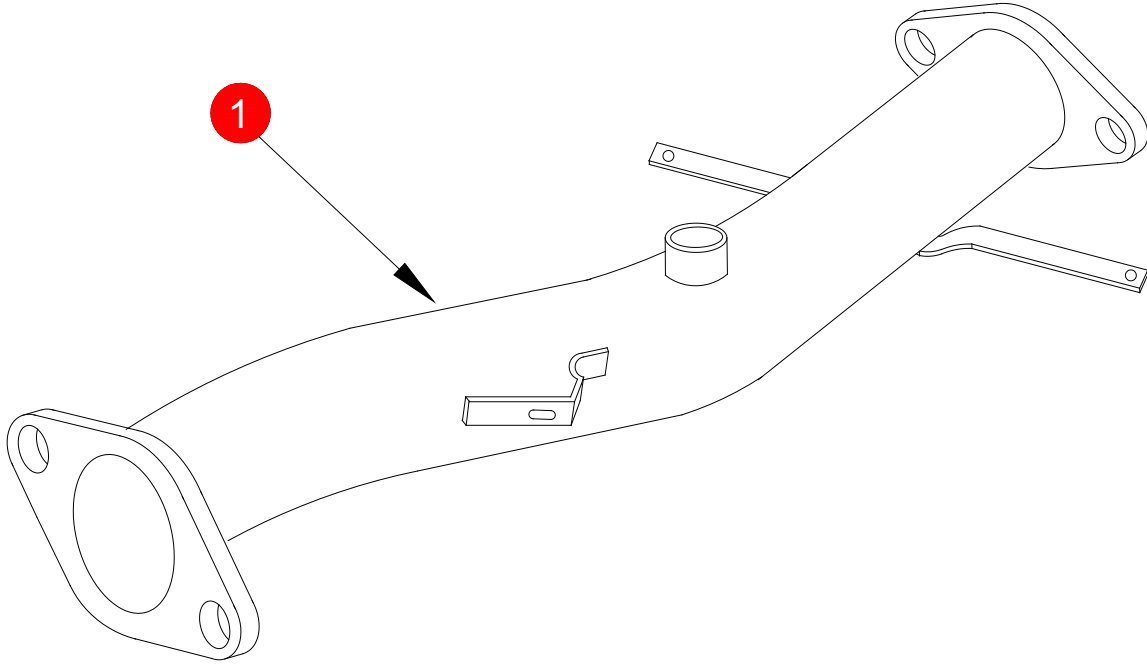

CAR	Subaru Impreza Turbo 2.5 WRX/Sti	PART NO.	SSUC006
YEAR	06-07	FIT KITS	N/A
NOTES	Where not supplied use original fittings. Use original gaskets when fitting Scorpion product.	FEATURES	Pipe Diameter:- 63.5mm/2.5"

NO.	PART NO.	DESCRIPTION	QTY
1	157SU	Cat Replacement	1

**NOTE:** ENSURE SCORPION SYSTEM IS CLEAR OF MOVING PARTS AND ALL ORIGINAL FUNCTIONS WORK CORRECTLY.

E-MARK	N/A
DATE	18/10/16
ISSUE	02
AUTHORISED	M.Ydlibi