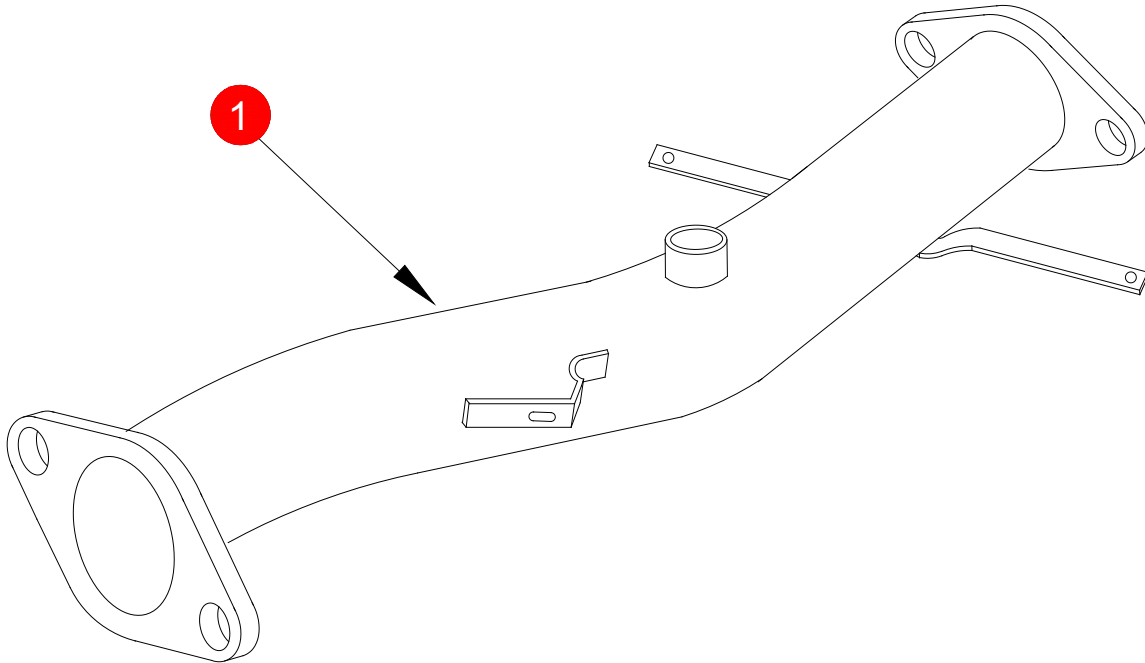

Case 9

CAR	Subaru Impreza 2.5 Turbo WRX & Sti	PART NO.	SSUC011
YEAR	2014-Current	FIT KITS	N/A
NOTES	Where not supplied use original fittings	FEATURES	Pipe Diameter:- 63.5mm/2.5"

NO.	PART NO.	DESCRIPTION	QTY
1	205SU	Cat Replacement	1

**NOTE:** ENSURE SCORPION SYSTEM IS CLEAR OF MOVING PARTS AND ALL ORIGINAL FUNCTIONS WORK CORRECTLY.

E-MARK	N/A
DATE	15/09/15
ISSUE	01
AUTHORISED	T.ROWLEY