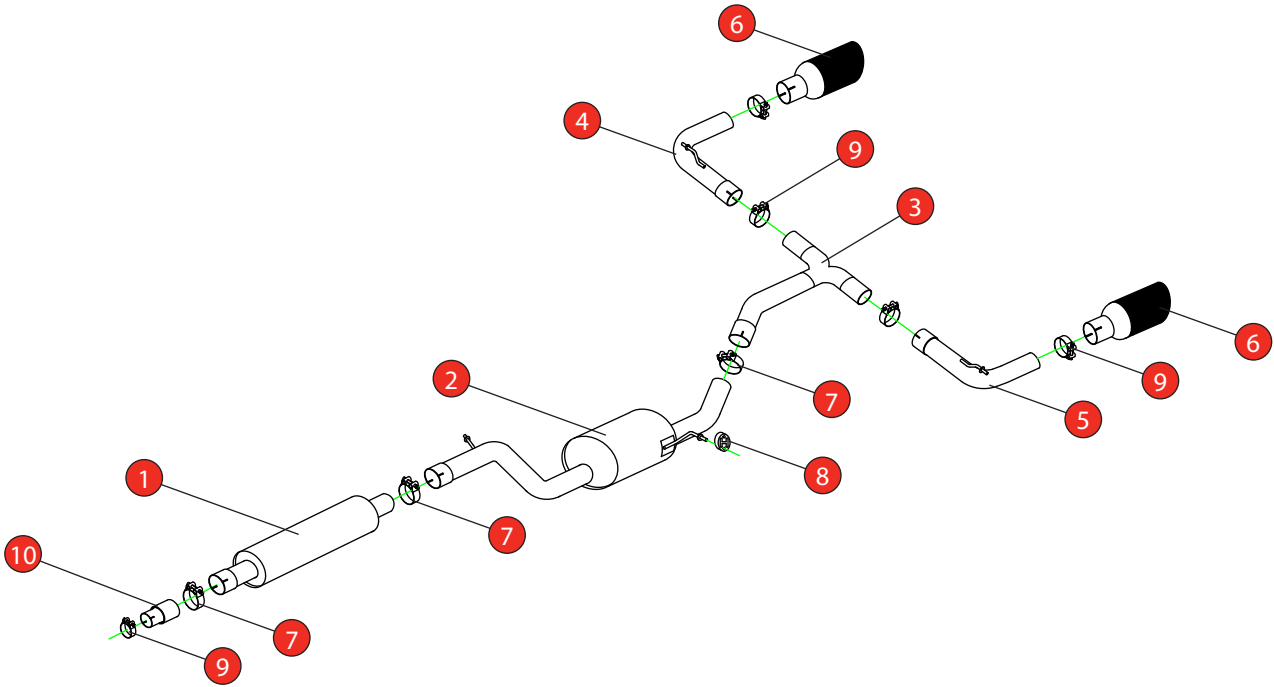

<b>Car</b>	Volkswagen Golf GTi MK7.5 Non-GPF Model	<b>Part No.</b>	SVW056C
<b>Year</b>	2017-2019	<b>Fit Kits</b>	318FK
<b>Notes</b>	Where not supplied use original fittings	<b>Features</b>	Pipe Diameter:- 76mm

Estimated Fitting Time: 1 Hour

NO.	PART NO.	DESCRIPTION	QTY
1	642VW	Resonated Front Section	1
2	644VW	Resonated Centre Section	1
3	720VW	'Y' Piece	1
4	778VW	R/H Trim Connecting Pipe	1
5	779VW	L/H Trim Connecting Pipe	1
6	Z023.10055	Ø100mm Black Ceramic Coated Daytona Trim	2
<b>Fit Kit</b>			
7	Z016.10062	79mm H/D Clamp	3
8	Z016.10057	Hanging Rubber	1
9	Z016.10063	63-68mm Clamp	5
10	AD01	Adaptor (USE TO FIT TO O.E SYSTEM)	1

E-MARK	N/A
DATE	14/04/20
ISSUE	01
AUTHORISED	M.Ydlibi

**NOTE:** ENSURE SCORPION SYSTEM IS CLEAR OF MOVING PARTS AND ALL ORIGINAL FUNCTIONS WORK CORRECTLY.

STAY CONNECTED TO RED POWER.