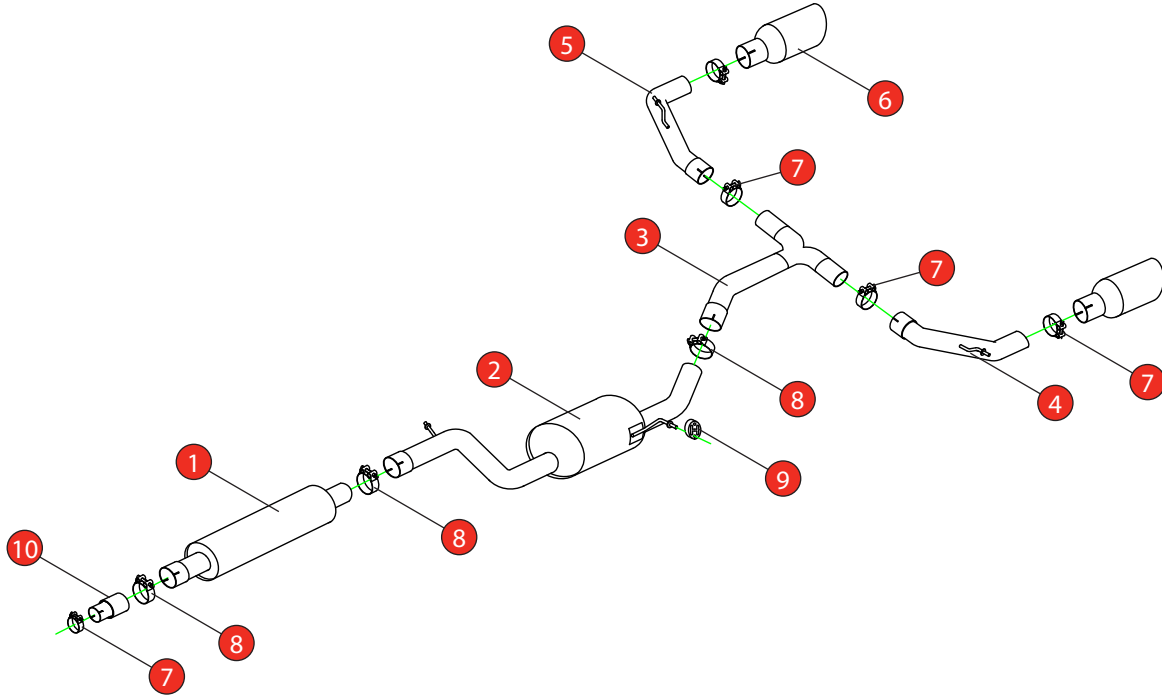

Car	Volkswagen Golf GTI MK8	Part No.	SVW064
Year	2020-Current	Fit Kits	340FK
Notes	Where not supplied use original fittings	Features	Pipe Diameter:- 76mm

Estimated Fitting Time: 90 Minutes

NO.	PART NO.	DESCRIPTION	QTY
1	642VW	Resonated Front Pipe	1
2	644VW	Resonated Centre Pipe	1
3	720VW	'Y' Piece	1
4	800VW	L/H Trim Link Pipe	1
5	801VW	R/H Trim Link Pipe	1
6	Z038.10160	Polished Ø114mm Indy Trim	2
Fit Kit			
7	Z016.10064	63-68mm Clamp	5
8	Z016.10062	79mm H/D Clamp	3
9	Z016.10057	Hanging Rubber	1
10	AD62	Adaptor (USE TO FIT TO O.E SYSTEM)	1

E-MARK	N/A
DATE	03/12/20
ISSUE	00
AUTHORISED	M.Ydlibi

NOTE: ENSURE SCORPION SYSTEM IS CLEAR OF MOVING PARTS AND ALL ORIGINAL FUNCTIONS WORK CORRECTLY.

STAY CONNECTED TO RED POWER.