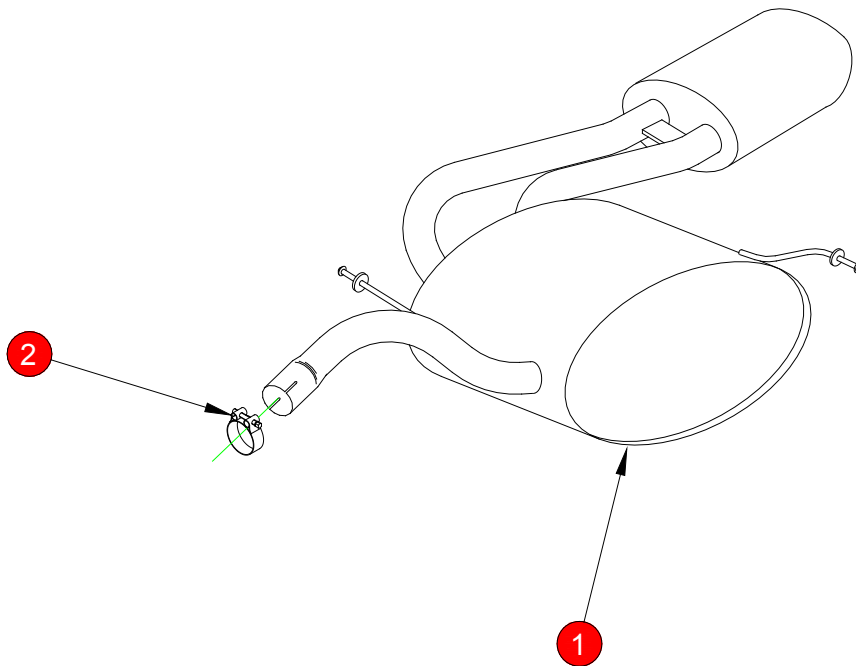

CAR	Volkswagen Lupo 1.6 Gti	PART NO.	SVWB025
YEAR	01-05	FIT KITS	01 FK
NOTES	Where not supplied use original fittings.	FEATURES	Pipe diameter:- 50.8mm/2"

NO.	PART NO.	DESCRIPTION	QTY
1	565VW52	Rear Silencer	1
Fit Kit			
2	Z016.10002	51-55mm Clamp	1

E-MARK	N/A
DATE	24/10/11
ISSUE	01
AUTHORISED	T.ROWLEY

NOTE: ENSURE SCORPION SYSTEM IS CLEAR OF MOVING PARTS AND ALL ORIGINAL FUNCTIONS WORK CORRECTLY.

Checked By _____