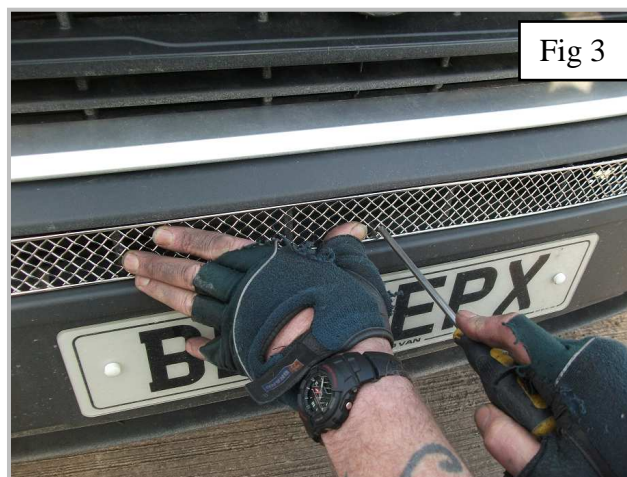

Citroen Relay MY14 Stainless Steel Centre Sports Grille

Kit Contents: -

1. off Centre Grille

Centre Mesh Grille Fitting Instructions

1. Fit masking tape around the apertures to protect the paintwork while fitting.
2. Offer the grille to aperture and gently push the grille into position making sure all the brackets clip behind the aperture (fig 1 & 2).
3. Using a thin screwdriver through the mesh lever all the brackets so they are tightly into position (fig 3).
4. Remove the tape and the grilles are now complete.

Fig 3