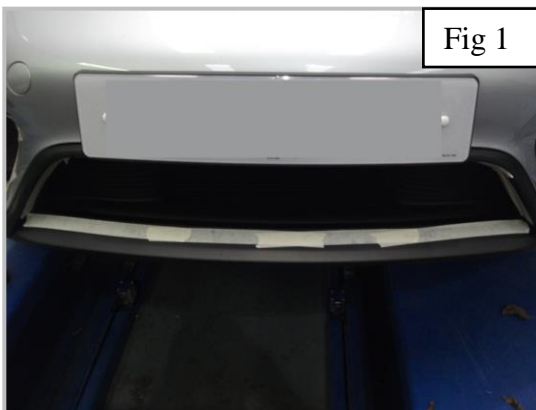

<https://www.youtube.com/watch?v=bksw8XnqK5Q&feature=youtu.be>

1. Fit masking tape around the apertures to protect the paintwork while fitting (fig 1).
2. Guide the one side of the grille in to the aperture and gently push the grille into position making sure all the brackets clip behind the aperture (fig 2 & 3).
3. Using a thin screwdriver through the mesh lever all the brackets so they are tightly into position and clipped behind the aperture (fig 4).
4. Remove the tape and the grilles are now complete.