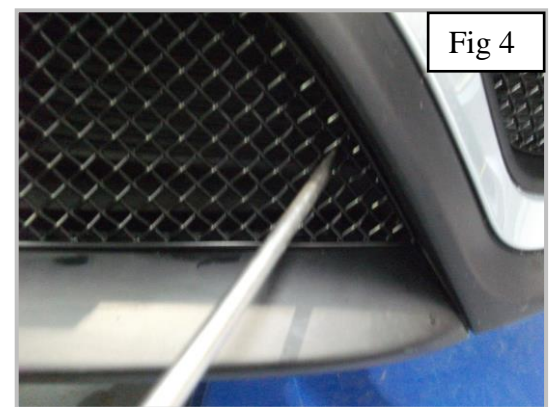

THANK YOU FOR CHOOSING A ZUNSPORT PRODUCT.