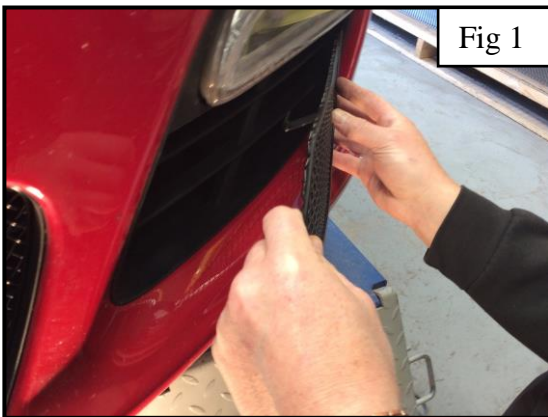

1. Fit masking tape just around the edges of the apertures to protect the paintwork while fitting.
2. 1st locate the outer edge of the grille into position and feed the outer edge bracket behind aperture as shown in fig 1.
3. Using a long screw driver push the clips down ensuring they locate behind the aperture fig 2 & 3.
4. Remove the tape and the grilles are now complete.