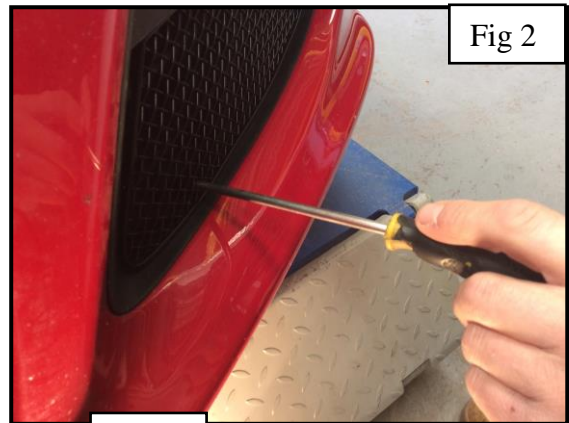

Porsche Panamera GTS Stainless Steel Sports Outer Grille Set

Kit Contents: -

1. off Outer RH Side Grille
1. off Outer LH Side Grille

YouTube Tutorial:

<https://www.youtube.com/watch?v=K5efWvK5W7o>

Outer Side Mesh Grille Fitting Instructions

1. Fit masking tape just around the edges of the apertures to protect the paintwork while fitting.
2. 1st locate the outer edge of the grille into position and feed the outer edge bracket behind aperture as shown in fig 1.
3. Using a long screw driver push the clips down ensuring they locate behind the aperture fig 2 & 3.
4. Remove the tape and the grilles are now complete.

Fig 2

Fig 3