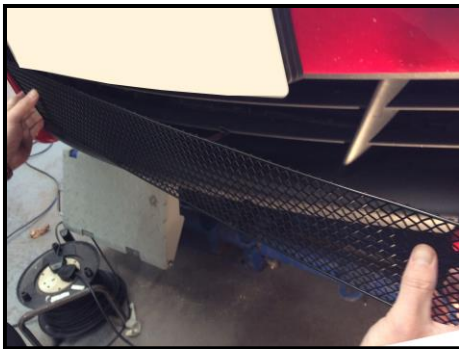

Porsche Panamera GTS Centre Stainless Steel Sports Grille

Kit Contents: -

1. off Centre Grille

YouTube Tutorial;

https://www.youtube.com/watch?v=mgQmsXv6y_w

Centre Mesh Grille Fitting Instructions

1. Fit masking tape just around the edges of the apertures to protect the paintwork while fitting.
2. Carefully guide the Left hand Side of the grille into the aperture (fig 1).
3. Once the left hand side is located guide the right hand side slightly flexing the grille to allow it to locate behind the aperture.
4. Using a screwdriver as shown in fig 2 & 3 push clips down making sure they locate behind the back aperture & grille is secure.
5. Remove the tape and the grilles are now complete.