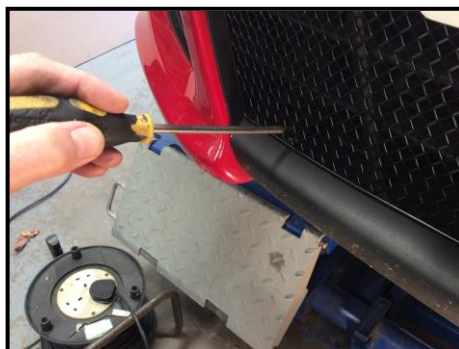

Porsche Panamera GTS Centre Stainless Steel Sports Grille

Kit Contents: -

1. off Centre Grille

YouTube Tutorial;

<https://www.youtube.com/watch?v=mgQmsXv6y_w>

Centre Mesh Grille Fitting Instructions

1. Fit masking tape just around the edges of the apertures to protect the paintwork while fitting.
2. Carefully guide the Left hand Side of the grille into the aperture (fig 1).
3. Once the left hand side is located guide the right hand side slightly flexing the grille to allow it to locate behind the aperture.
4. Using a screwdriver as shown in fig 2 & 3 push clips down making sure they locate behind the back aperture & grille is secure.
5. Remove the tape and the grilles are now complete.

Fig 2