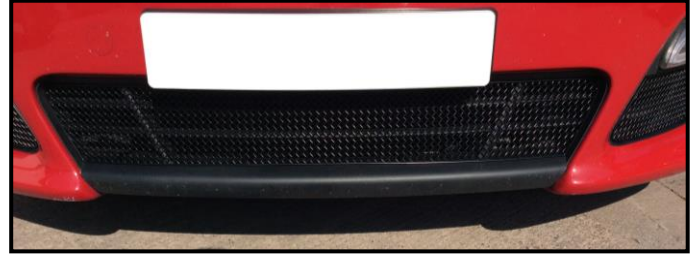

Porsche Panamera GTS Centre Stainless Steel Sports Grille

Kit Contents: -

1. off Centre Grille

YouTube Tutorial;

https://www.youtube.com/watch?v=mgQmsXv6y_w

Centre Mesh Grille Fitting Instructions

1. Fit masking tape just around the edges of the apertures to protect the paintwork while fitting.
2. Carefully guide the Left hand Side of the grille into the aperture (fig 1).
3. Once the left hand side is located guide the right hand side slightly flexing the grille to allow it to locate behind the aperture.
4. Using a screwdriver as shown in fig 2 & 3 push clips down making sure they locate behind the back aperture & grille is secure.
5. Remove the tape and the grilles are now complete.