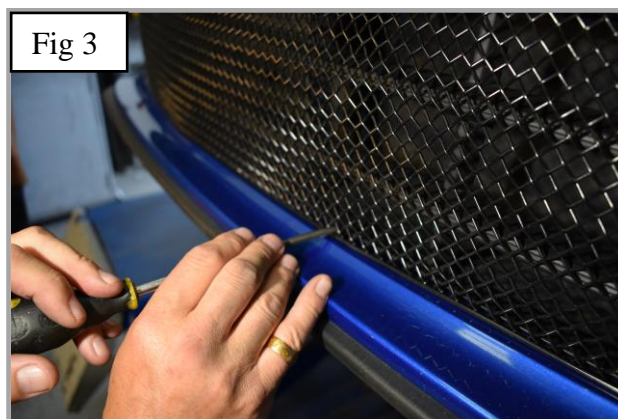

Porsche Panamera 971 Stainless Steel Sports Centre Grille

Kit Contents: -

1. off Centre Grille

[YouTube Tutorial](#)

<https://www.youtube.com/watch?v=rglJytBGxlc>

Centre Mesh Grille Fitting Instructions

1. Fit masking tape just around the edges of the apertures to protect the paintwork while fitting.
2. Guide the grille into the aperture centrally and gently push the grille into position making sure all the brackets clip behind the aperture (fig 1).
3. Using a thin screwdriver through the mesh lever all the brackets so they are tightly into position (fig 2 and 3).
4. Remove the tape and the grilles are now complete