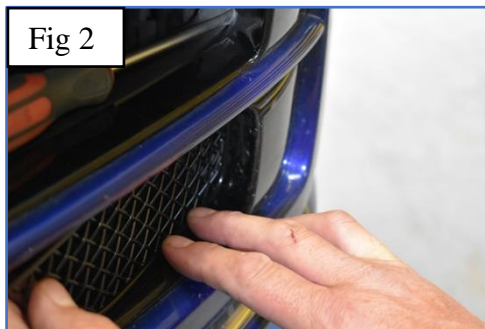

VW Golf R MK7

Stainless Steel Sports Outer Grille Set

Kit Contents: -

- 1. off LH Outer Grille
- 1. off RH Outer Grille

[YouTube Tutorial –
https://youtu.be/k6q2AdCtXls](https://youtu.be/k6q2AdCtXls)

Outer Mesh Grille Fitting Instructions

1. Fit masking tape around the apertures to protect the paintwork while fitting.
2. Insert a flat head screwdriver between the two plastic apertures creating a slight gap as shown in fig 1
3. Guide the outer part of the lower outer grille to aperture ensuring the brackets hook behind the aperture and then flex the grille so the inner part of the grille clips behind the aperture (fig 2).
4. Guide the outer part of the upper grille to aperture ensuring the brackets hook behind the aperture and then flex the grille using a allen key through the mesh so the inner part of the grille clips behind the aperture (fig 3) check they have engaged properly by using a thin screwdriver as shown in fig 4.
5. Remove the tape and the grille is now complete.