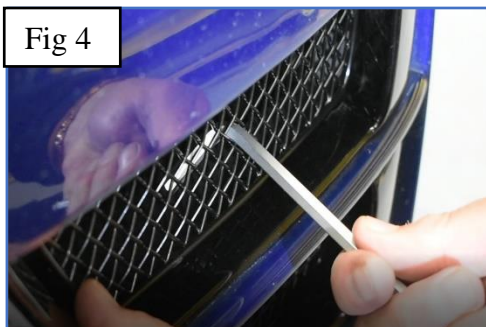

VW Golf R MK7

Stainless Steel Sports Outer Grille Set

Kit Contents: -

- 1. off LH Outer Grille
- 1. off RH Outer Grille

[YouTube Tutorial –
https://youtu.be/k6q2AdCtXls](https://youtu.be/k6q2AdCtXls)

Outer Mesh Grille Fitting Instructions

1. Fit masking tape around the apertures to protect the paintwork while fitting.
2. Insert a flat head screwdriver between the two plastic apertures creating a slight gap as shown in fig 1
3. Guide the outer part of the lower outer grille to aperture ensuring the brackets hook behind the aperture and then flex the grille so the inner part of the grille clips behind the aperture (fig 2).
4. Guide the outer part of the upper grille to aperture ensuring the brackets hook behind the aperture and then flex the grille using a allen key through the mesh so the inner part of the grille clips behind the aperture (fig 3) check they have engaged properly by using a thin screwdriver as shown in fig 4.
5. Remove the tape and the grille is now complete.